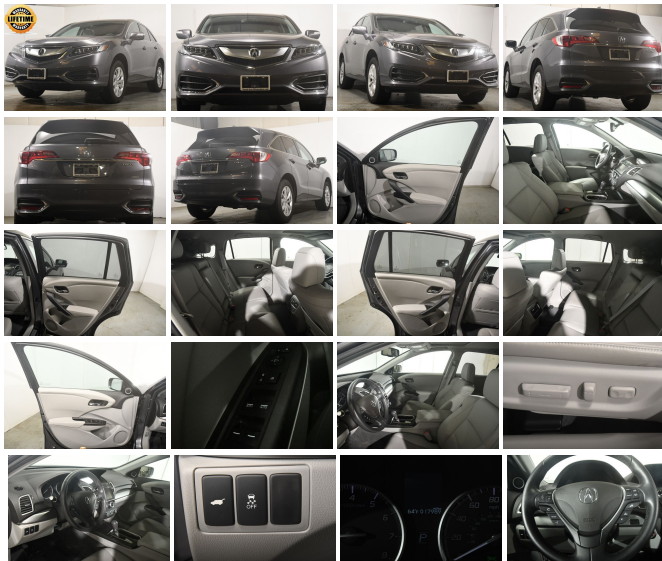

139 W Main St
 Branford, CT 06405

2018 Acura RDX w/Technology Pkg

Eric Zuwalick

View this car on our website at soundautowholesalers.com/6949402/ebrochure

No-Haggle Price **\$29,999**

Specifications:

Year:	2018
VIN:	5J8TB4H51JL027501
Make:	Acura
Stock:	4364
Model/Trim:	RDX w/Technology Pkg
Condition:	Pre-Owned
Body:	SUV
Exterior:	Lunar Silver Metallic
Engine:	Engine: 3.5L SOHC V6 24V i-VTEC
Interior:	Graystone Leather
Mileage:	17,988
Drivetrain:	All Wheel Drive
Economy:	City 19 / Highway 27

- Power Door Locks w/AUTOLOCK Feature
- Power Rear Windows and Fixed 3rd Row Windows
- Proximity Key For Doors And Push Button Start - Rear Cupholder
- Remote Keyless Entry w/Integrated Key Transmitter, 4 Door Curb/Courtesy, Illuminated Entry, Illuminated Ignition Switch and Panic Button
- Remote Releases -Inc: Power Cargo Access and Mechanical Fuel
- Seats w/Leatherette Back Material- Systems Monitor- Trip Computer
- Trunk/Hatch Auto-Latch- Valet Function
- Voice Activated Multi Zone Auto-Climate Control Air Conditioning w/Gps Linked

Exterior

- Body-Colored Door Handles- Body-Colored Front Bumper
- Body-Colored Power w/Tilt Down Heated Side Mirrors w/Manual Folding and Turn Signal Indicator
- Body-Colored Rear Bumper w/Black Rub Strip/Fascia Accent
- Chrome Side Windows Trim and Black Front Windshield Trim - Clearcoat Paint
- Deep Tinted Glass
- Express Open/Close Sliding And Tilting Glass 1st Row Sunroof w/Sunshade
- Fixed Rear Window w/Fixed Interval Wiper, Heated Wiper Park and Defroster
- Front Windshield -inc: Sun Visor Strip
- Fully Automatic Projector Beam Led Low/High Beam Daytime Running Headlamps w/Delay-Off
- Galvanized Steel/Aluminum Panels- LED Brakelights- Lip Spoiler
- Metal-Look Grille w/Chrome Surround- Power Liftgate Rear Cargo Access
- Speed Sensitive Variable Intermittent Wipers
- Tailgate/Rear Door Lock Included w/Power Door Locks
- Tires: P235/60R18 High-Performance AS- Wheels: 18" x 7.5" Aluminum-Alloy