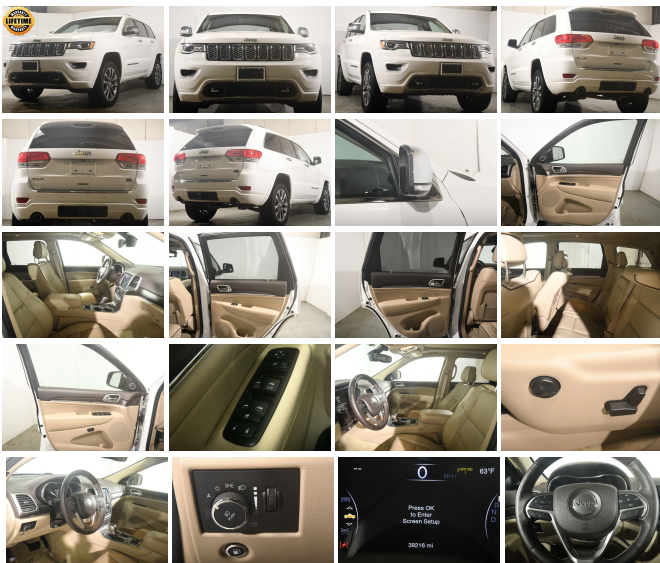

2018 Jeep Grand Cherokee Overland w/ Safety Tech

Sound Auto Wholesalers - - View this car on our website at soundautowholesalers.com/6949399/ebrochure