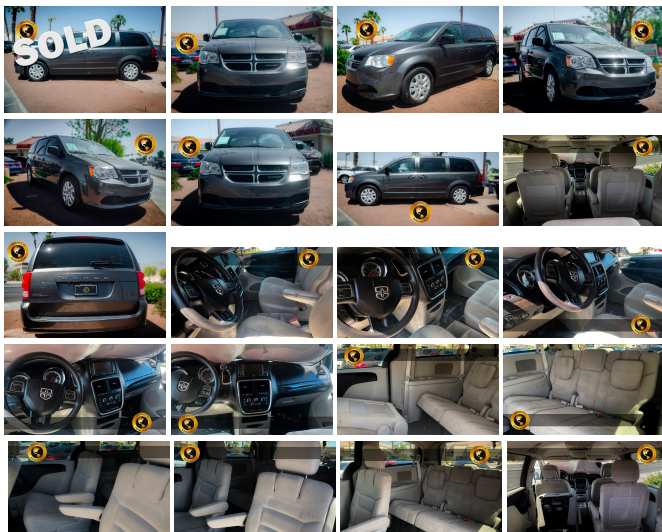

# 2016 Dodge Grand Caravan SE

View this car on our website at [bravosautoworld.com/6948450/ebrochure](http://bravosautoworld.com/6948450/ebrochure)

Our Price **\$17,995**

## Specifications:

<b>Year:</b>	2016
<b>VIN:</b>	2C4RDGBG7GR278585
<b>Make:</b>	Dodge
<b>Stock:</b>	SG41021
<b>Model/Trim:</b>	Grand Caravan SE
<b>Condition:</b>	Pre-Owned
<b>Body:</b>	Minivan/Van
<b>Exterior:</b>	Billet Silver Metallic Clearcoat
<b>Engine:</b>	ENGINE: 3.6L V6 24V VVT FLEXFUEL
<b>Interior:</b>	Black/Light Graystone Cloth
<b>Mileage:</b>	50,146
<b>Drivetrain:</b>	Front Wheel Drive
<b>Economy:</b>	City 17 / Highway 25

2016 Dodge Grand Caravan SE

Bravo's Auto World - (760) 409-7781 - View this car on our website at [bravosautoworld.com/6948450/ebrochure](http://bravosautoworld.com/6948450/ebrochure)

## Our Location :

2016 Dodge Grand Caravan SE

Bravo's Auto World - (760) 409-7781 - View this car on our website at [bravosautoworld.com/6948450/ebrochure](http://bravosautoworld.com/6948450/ebrochure)