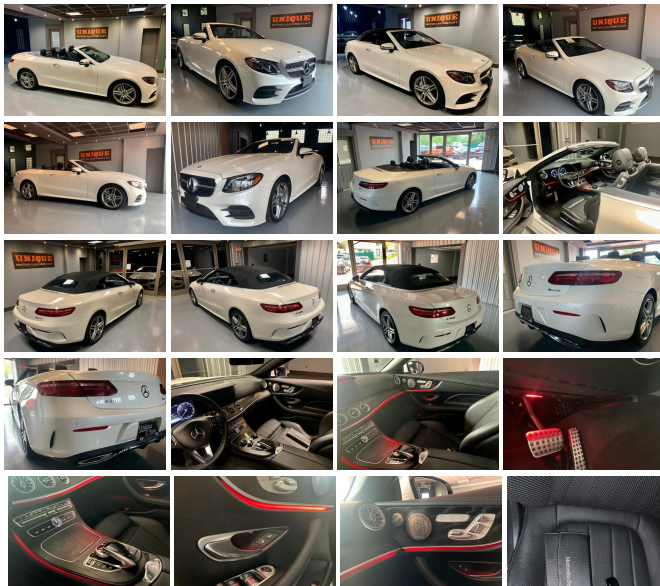

2018 Mercedes-Benz E 400

View this car on our website at uniquemotorcarsonline.com/6948346/ebrochure

Our Price **\$65,900**

Specifications:

Year:	2018
VIN:	WDD1K6GB7JF042730
Make:	Mercedes-Benz
Stock:	X042730
Model/Trim:	E 400
Condition:	Pre-Owned
Body:	Convertible
Exterior:	designo Diamond White
Engine:	Engine: 3.0L DOHC V6 Biturbo
Interior:	Black Leather
Transmission:	9G-Tronic 9 speed automatic transmission
Mileage:	24,203
Drivetrain:	All Wheel Drive
Economy:	City 20 / Highway 25

2018 Mercedes E400 4matic Cabriolet, designo Diamond white with the black leather interior and black soft top, 6 cylinder 3.0 liter bi-turbo engine and the 9G-tronic transmission; option packages include AMG line featuring fixed M mode for transmission, AMG bodystyling, AMG line interior, brushed aluminum sport pedal with rubber studs, designo floor mats, black headliner, AMG Line exterior, and Mercedes Benz star in radiator grill; Warmth and comfort package featuring heated steering wheel, rapid heating functionality for front seats, and heated armrests; Premium package 2 featuring Air Balance package, Hands Free Access, 12.3" wide screen instrument cluster, LED intelligent light system, Blind spot assist, lighting package code, active parking pilot, inductive wireless charging, Burmeister Surround sound, Keyless go comfort package code, Sirius satellite radio, chrome exterior door handles, and adaptive high beam assist; other options include 10 way power front seats with memory, power tilt/telescopic steering wheel, homelink garage door opener, cruise control, dual zone climate control, cooled front seats, back up camera, automatic parking, navigation, rain sensing wipers, and many other Mercedes luxuries. Call or email for more information. Visit us on the web at www.UniqueMotorCarsonline.com