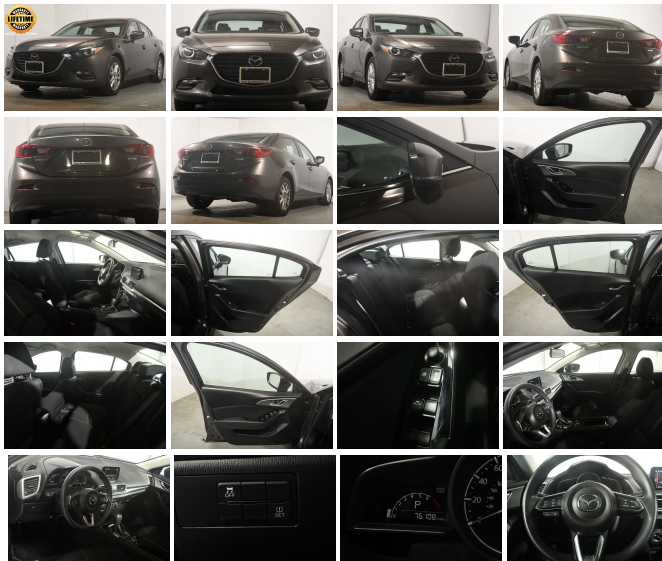

139 W Main St
 Branford, CT 06405

2017 Mazda Mazda3 4-Door Sport

Eric Zuwalick

View this car on our website at soundautowholesalers.com/6947971/ebrochure

No-Haggle Price **\$12,999**

Specifications:

- Year:** 2017
- VIN:** 3MZBN1U78HM107536
- Make:** Mazda
- Stock:** 4350
- Model/Trim:** Mazda3 4-Door Sport
- Condition:** Pre-Owned
- Body:** Sedan
- Exterior:** Titanium Flash Mica
- Engine:** Engine: 2.0L SKYACTIV-G DOHC 16-Valve 4-Cylinder -inc: variable valve timing
- Interior:** Black Cloth
- Mileage:** 76,108
- Drivetrain:** Front Wheel Drive
- Economy:** City 28 / Highway 37

2017 Mazda Mazda3 4-Door Sport

Sound Auto Wholesalers - - View this car on our website at soundautowholesalers.com/6947971/ebrochure

Our Location :

2017 Mazda Mazda3 4-Door Sport

Sound Auto Wholesalers - - View this car on our website at soundautowholesalers.com/6947971/ebrochure

Exterior

- Auto Off Projector Beam Halogen Daytime Running Headlamps
- Black Grille w/Chrome Accents
- Black Side Windows Trim and Black Front Windshield Trim - Body-Colored Door Handles
- Body-Colored Front Bumper- Body-Colored Power Side Mirrors w/Manual Folding
- Body-Colored Rear Bumper- Clearcoat Paint
- Compact Spare Tire Mounted Inside Under Cargo- Fixed Rear Window w/Defroster
- Fully Galvanized Steel Panels- Light Tinted Glass- Steel Spare Wheel
- Tires: P205/60R16 AS SBR -inc: T125/70D16 spare tire- Trunk Rear Cargo Access
- Variable Intermittent Wipers- Wheels: 16" x 6.5J Steel w/Full Wheel Covers

Option Packages

Factory Installed Packages

PREFERRED EQUIPMENT PACKAGE

-inc: bright beltline trim, satin silver steering wheel spoke and HVAC control dial trim ring, Body-Color Power Folding Heated Exterior Mirrors, turn signals, Wheels: 16" x 6.5J Alloy, Rain-Sensing Windshield Wipers, 2-speed and variable-intermittent, Automatic On/Off Headlights, Rear Seat Armrest w/Cupholders, Advanced Blind Spot Monitoring, rear cross