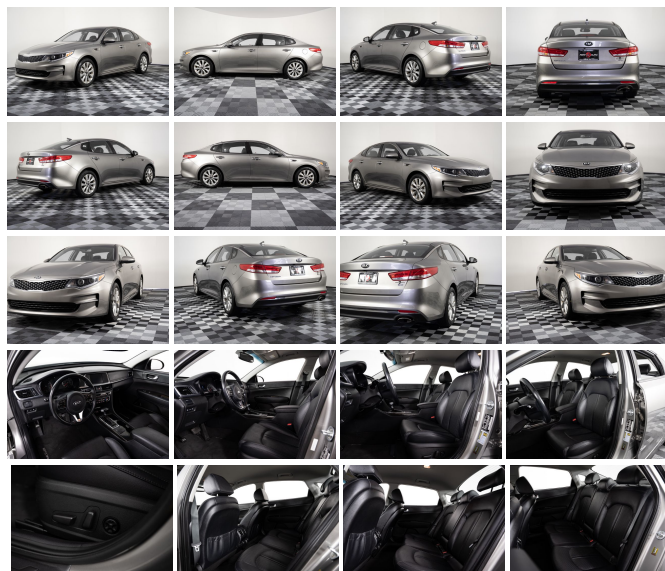

2017 Kia Optima EX

View this car on our website at asayauto.com/6947782/ebrochure

Our Price **\$16,995**

Specifications:

Year:	2017
VIN:	5XXGU4L33HG158701
Make:	Kia
Stock:	P5710A
Model/Trim:	Optima EX
Condition:	Pre-Owned
Body:	Sedan
Exterior:	Sangria
Engine:	Engine: 2.4L DOHC I4 GDI
Interior:	Leather
Mileage:	38,233
Drivetrain:	Front Wheel Drive
Economy:	City 24 / Highway 34

2017 Kia Optima EX

Asay Auto Sales - 801-443-7779 - View this car on our website at asayauto.com/6947782/ebrochure

- Full Carpet Floor Covering -inc: Carpet Front And Rear Floor Mats
- Cargo Features -inc: Spare Tire Mobility Kit- Cargo Space Lights
- FOB Controls -inc: Cargo Access- Memory Settings -inc: Driver Seat and Door Mirrors
- Driver / Passenger And Rear Door Bins- Delayed Accessory Power
- Power Door Locks w/Autolock Feature
- Power 1st Row Windows w/Driver And Passenger 1-Touch Up/Down - Systems Monitor
- Redundant Digital Speedometer- Trip Computer- Outside Temp Gauge- Analog Display
- Manual Anti-Whiplash Adjustable Front Head Restraints and Manual Adjustable Rear Head Restraints
- Front Center Armrest and Rear Center Armrest- 2 Seatback Storage Pockets
- Perimeter Alarm- Engine Immobilizer- Air Filtration- 3 12V DC Power Outlets

Exterior

- Wheels: 17" Alloy- Tires: P215/55R17- Wheels w/Silver Accents- Spare Tire Mobility Kit
- Clearcoat Paint- Body-Colored Front Bumper
- Body-Colored Rear Bumper w/Chrome Bumper Insert
- Chrome Side Windows Trim, Black Front Windshield Trim and Chrome Rear Window Trim
- Chrome Door Handles
- Body-Colored Power Heated Side Mirrors w/Manual Folding and Turn Signal Indicator
- Fixed Rear Window w/Defroster- Light Tinted Glass- Variable Intermittent Wipers
- Front Windshield -inc: Sun Visor Strip- Fully Galvanized Steel Panels
- Metal-Look Grille w/Chrome Surround- Trunk Rear Cargo Access
- Perimeter/Approach Lights
- Fully Automatic Projector Beam Halogen Daytime Running Headlamps w/Delay-Off
- LED Brakeights- Laminated Glass