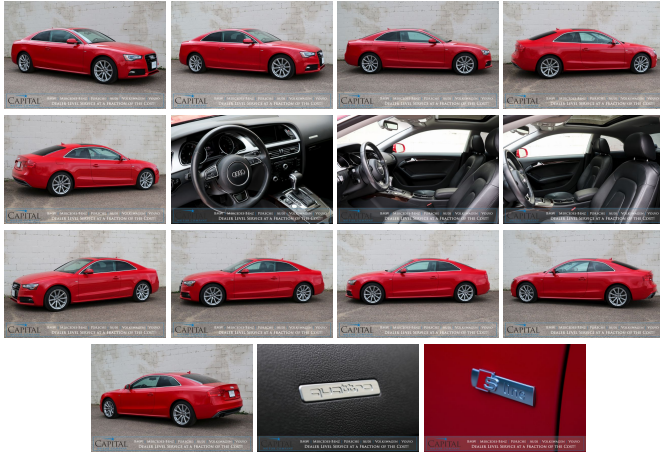

capitalmotorcompany.com

2833 Alpine Rd
Eau Claire, Wisconsin
54703

2015 Audi A5 Coupe 2.0T w/Quattro AWD, Premium Plus Pkg, Panoramic Roof, Heated Seats and Keyless Start

Steve Allingham

View this car on our website at capitalmotorcompany.com/6947504/ebrochure

Your Price **\$22,950**

Specifications:

Year: 2015
VIN: WAUMFAFR1FA043323
Make: Audi
Stock: 5313
Model/Trim: A5 Coupe 2.0T w/Quattro AWD, Premium Plus Pkg, Panoramic Roof, Heated Seats and Keyless Start
Condition: Pre-Owned
Body: Coupe
Exterior: Brilliant Red
Engine: 2.0-Liter 4-Cylinder Turbo
Interior: Black
Transmission: 8-Speed Tiptronic Automatic
Mileage: 45,404
Drivetrain: All Wheel Drive
Economy: City 22 / Highway 31

We have for sale a gorgeous 2015 Audi A5 Premium Plus 2.0T Quattro All-Wheel Drive Luxury-Sport Coupe that looks and drives amazing! It has beautiful, head-turning Brilliant Red paint with a sleek, sporty body style and 18-Inch Wheels that give the car a fantastic stance!

\$2,300

BRILLIANT RED

BLACK, LEATHER SEATING SURFACES

WHEELS: 8.5J X 18" 10-SPOKE-DESIGN

Option Packages Total
\$2,300

Tax, title, license and dealer fees extra. Prices are subject to change without notice. All incentives include special APR and are subject to change without notice and are available to qualified credit according to management or lending institution guidelines. It is the customer's responsibility to verify options, features and details in description for accuracy.