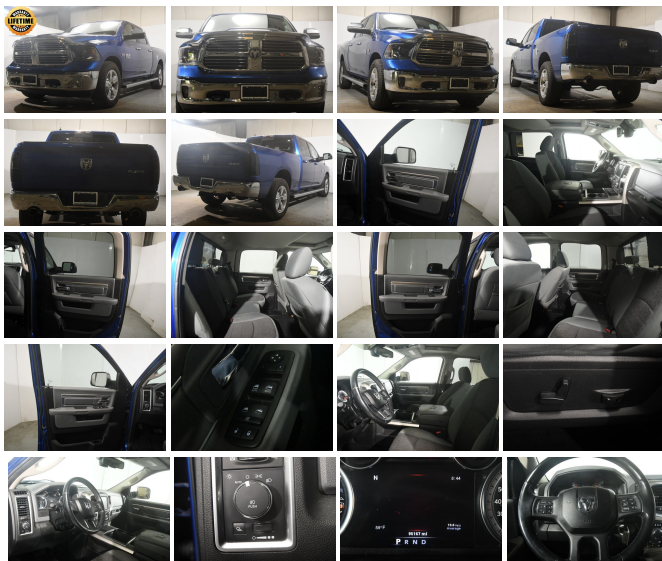

139 W Main St
 Branford, CT 06405

2014 Ram 1500 Big Horn

Eric Zuwalick

View this car on our website at soundautowholesalers.com/6947431/ebrochure

No-Haggle Price **\$25,999**

Specifications:

Year:	2014
VIN:	1C6RR7TT0ES356088
Make:	Ram
Stock:	4360
Model/Trim:	1500 Big Horn
Condition:	Pre-Owned
Body:	Pickup Truck
Exterior:	True Blue Pearlcoat
Engine:	ENGINE: 5.7L V8 HEMI MDS VVT
Interior:	Diesel Gray/Black Cloth
Mileage:	95,134
Drivetrain:	4 Wheel Drive
Economy:	City 15 / Highway 21

Option Packages

Factory Installed Packages

- _____
ENGINE: 5.7L V8 HEMI MDS VVT

- _____
LUXURY GROUP
\$560

-
POWER SUNROOF
\$995

-
QUICK ORDER PACKAGE 26Z BIG
HORN

-inc: Engine: 5.7L V8 HEMI MDS \$805
VVT, Transmission: 8-Speed
Automatic (8HP70), Locking
Lug Nuts, Full Size Temporary
Use Spare Tire, Leather
Wrapped Steering Wheel, Fog
Lamps, Steering Wheel
Mounted Audio Controls,
Bighorn Badge, Class IV
Receiver Hitch, Bright/Bright
Billets Grille

-
TRUE BLUE PEARLCOAT

-
DIESEL GRAY/BLACK, PREMIUM CLOTH
BUCKET SEATS \$250

-
Option Packages Total
\$2,610

Prices do not include sales tax, registration fees and dealer conveyance fee of 699. If you have a trade-in your sales tax will be reduced based on the difference between the car you are purchasing and your trade-in. Final credit decisions are made by lenders.