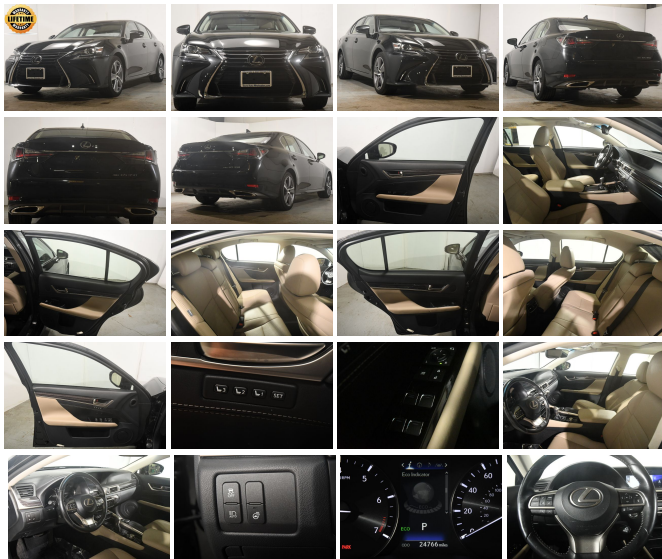

139 W Main St
 Branford, CT 06405

2017 Lexus GS 350 w/ Nav & Safety Tech

Eric Zuwalick

View this car on our website at soundautowholesalers.com/6947429/ebrochure

No-Haggle Price **\$36,799**

Specifications:

- Year:** 2017
- VIN:** JTHCZ1BL0HA006269
- Make:** Lexus
- Stock:** 4359
- Model/Trim:** GS 350 w/ Nav & Safety Tech
- Condition:** Pre-Owned
- Body:** Sedan
- Exterior:** Obsidian
- Engine:** Engine: 3.5L V6 24V DOHC -inc: dual continuously Variable Valve Timing w/intelligence (VVT-i)
- Interior:** Chateau Leather
- Mileage:** 24,765
- Drivetrain:** All Wheel Drive
- Economy:** City 19 / Highway 26

2017 Lexus GS 350 w/ Nav & Safety Tech

Sound Auto Wholesalers - - View this car on our website at soundautowholesalers.com/6947429/ebrochure

Vehicle History Report : as Of 06/16/2021

 Snapshot

2017 LEXUS GS 350 BASE/350 F-SPORT

Option Packages

Factory Installed Packages

LUXURY PACKAGE

-inc: Laser Cut Wood Ornamentation, Wood/Leather Steering Wheel, Power Rear Sunshade, Adaptive Variable Suspension, sport S+ mode, Heated Rear Seats, Adaptive Front Lighting System (AFS), Wheels: 19" x 8" Alloy, Mesh w/machined finish, Tires: P235/40R19 All-Season, Rain Sensing Wipers, Heated Steering Wheel, Ventilated Front Seats, Multi-Contour 18-Way Power Front Seats, power mid-back, side bolsters, thigh support, 4-way lumbar and driver and passenger seat memory, Rear Climate & Audio Controls, Rear Manual Side Sun Shades, LED Fog Lamps