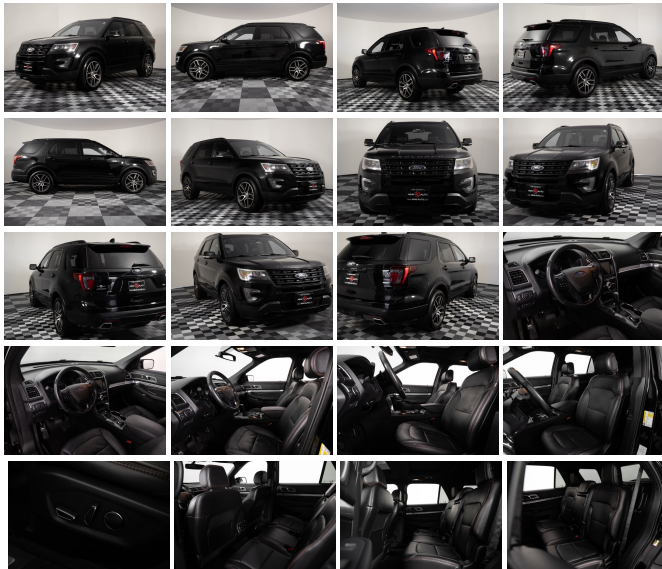

2017 Ford Explorer Sport

View this car on our website at asayauto.com/6947300/ebrochure

Our Price **\$33,495**

Specifications:

Year:	2017
VIN:	1FM5K8GT5HGC41856
Make:	Ford
Stock:	P5743
Model/Trim:	Explorer Sport
Condition:	Pre-Owned
Body:	SUV
Exterior:	Shadow Black
Engine:	ENGINE: 3.5L V6 ECOBOOST
Interior:	Ebony Black w/Red Accent Stitching, leather Leather
Mileage:	37,345
Drivetrain:	4 Wheel Drive
Economy:	City 16 / Highway 22