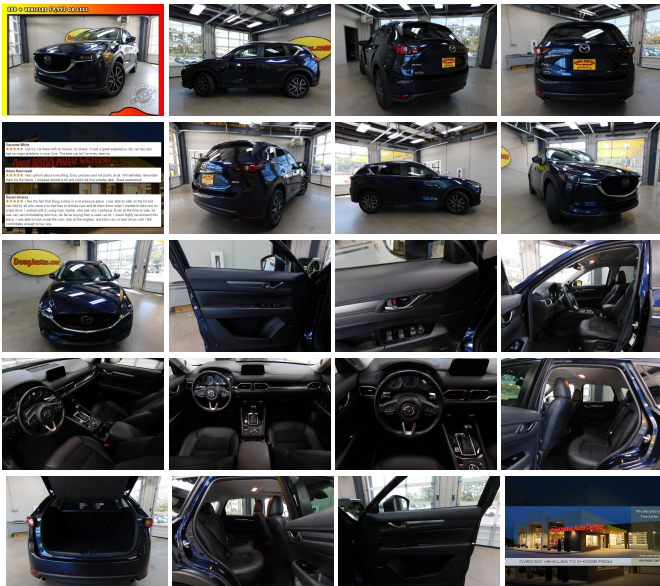

Specifications:

Year:	2018
VIN:	JM3KFACM2J1393868
Make:	Mazda
Stock:	M93868
Model/Trim:	CX-5 Touring
Condition:	Pre-Owned
Body:	SUV
Exterior:	BLUE
Engine:	Engine: 2.5L SKYACTIV-G DOHC 16-Valve 4-Cylinder -inc: cylinder deactivation
Mileage:	40,245
Drivetrain:	Front Wheel Drive
Economy:	City 25 / Highway 31

2015 Mazda CX-5 Touring gets up to 31 mpg highway. This 2.5L, four cylinder vehicle comes equipped with power windows, power locks, automated cruise control, navigation, Bose Sound, blind spot monitor, lane departure warning, bluetooth, leather and suede seats, heated seats, sunroof and more.

*Free 30-Days or 1000 miles limited Powertrain Warranty. Visit our website for more details.*Visit www.dougjustus.com, call: *865-281-1540*, or text: *865-214-0010* for more info.