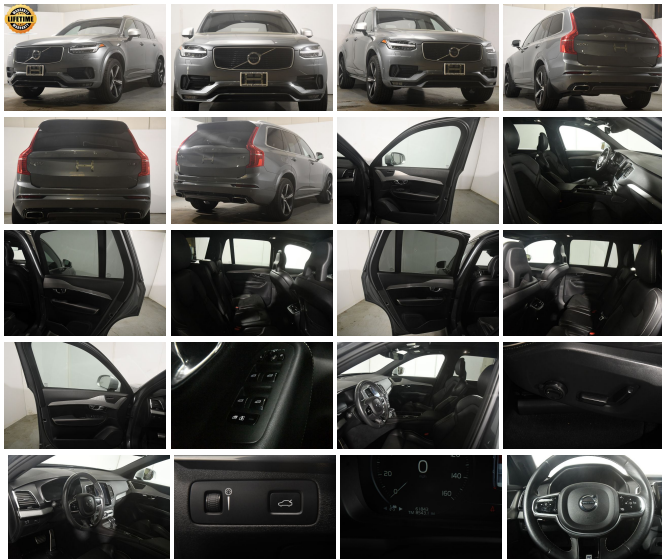

## Specifications:

- Year:** 2017
- VIN:** YV4102XM0H1122515
- Make:** Volvo
- Stock:** 4336
- Model/Trim:** XC90 R-Design
- Condition:** Pre-Owned
- Body:** SUV
- Exterior:** Osmium Grey Metallic
- Engine:** Engine: 2.0L 16V Inline 4-Cylinder Turbo Drive-E
- Interior:** Charcoal Leather
- Mileage:** 61,732
- Drivetrain:** All Wheel Drive
- Economy:** City 22 / Highway 25