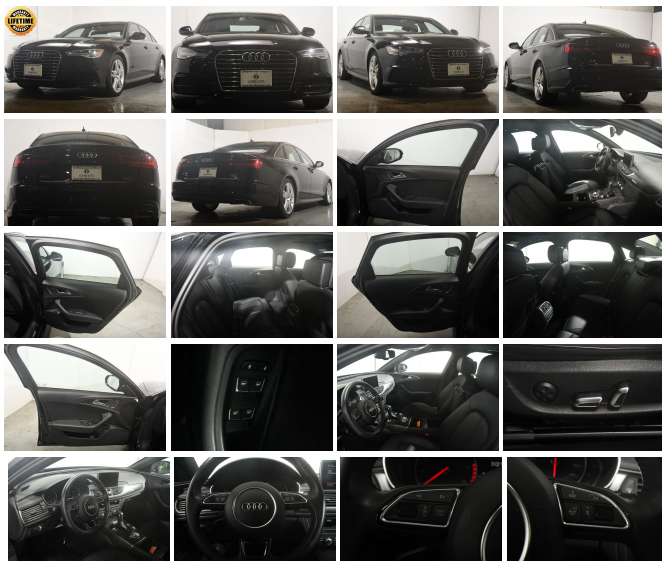

## Specifications:

<b>Year:</b>	2017
<b>VIN:</b>	WAUF8AFC4HN068050
<b>Make:</b>	Audi
<b>Stock:</b>	4341
<b>Model/Trim:</b>	A6 Premium
<b>Condition:</b>	Pre-Owned
<b>Body:</b>	Sedan
<b>Exterior:</b>	Brilliant Black
<b>Engine:</b>	Engine: 2.0 TFSI 4 Cylinder 252 HP -inc: Audi Valvelift System
<b>Interior:</b>	Black Leather
<b>Mileage:</b>	18,355
<b>Drivetrain:</b>	All Wheel Drive
<b>Economy:</b>	City 22 / Highway 31