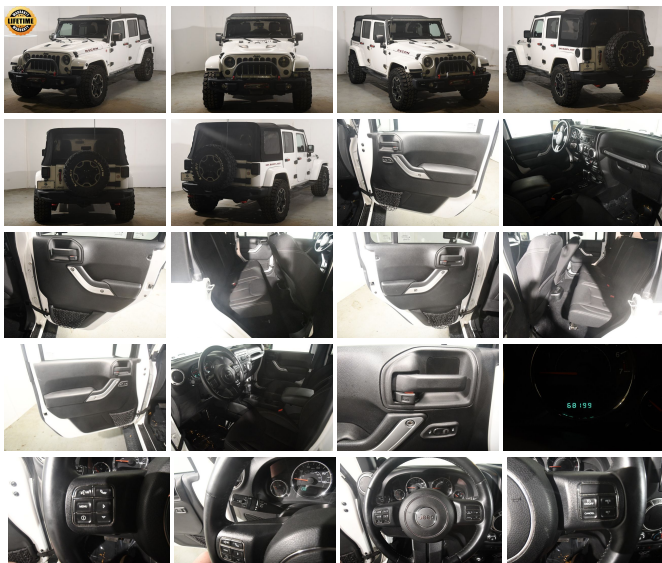

139 W Main St
 Branford, CT 06405

2014 Jeep Wrangler Unlimited Sahara

Eric Zuwalick

View this car on our website at soundautowholesalers.com/6942994/ebrochure

No-Haggle Price **\$31,999**

Specifications:

Year:	2014
VIN:	1C4BJWEG3EL142685
Make:	Jeep
Stock:	4330
Model/Trim:	Wrangler Unlimited Sahara
Condition:	Pre-Owned
Body:	SUV
Exterior:	Bright White Clearcoat
Engine:	ENGINE: 3.6L V6 24V VVT
Interior:	Black Cloth
Mileage:	68,198
Drivetrain:	4 Wheel Drive
Economy:	City 16 / Highway 20