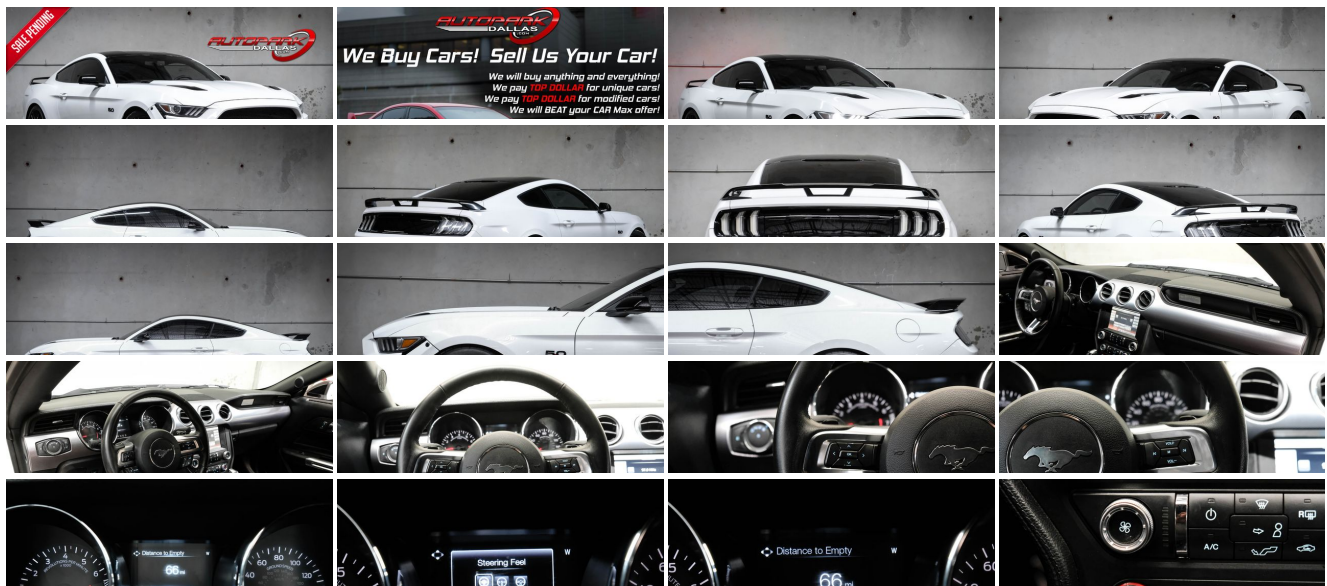

2016 Ford Mustang GT "GT500 Style"

Website Price \$34,995

View this vehicle on our website at autoparkdallas.com

(214) 945-2601

2061 S Stemmons Fwy , Lewisville, TX 75067

- Photos
- Details
- Contact

Specifications:

Year:	2016
VIN:	1FA6P8CF1G5306471
Make:	Ford
Model/Trim:	Mustang GT "GT500 Style"
Condition:	Pre-Owned
Body:	Coupe
Exterior:	Oxford White
Engine:	ENGINE: 5.0L TI-VCT V8
Interior:	Dark Ceramic Cloth
Transmission:	TRANSMISSION: 6-SPEED SELECTSHIFT AUTOMATIC
Mileage:	69,521
Drivetrain:	Rear Wheel Drive
Economy:	City 15 / Highway 25

Vehicle Description

AutoPark Dallas is thrilled to offer you this Panda Style 2016 Ford Mustang GT with GT500 Appearance for sale! Equipped with a Color Matching GT500 Conversation Front Bumper, side skirts, diffuser, and slightly lowered on springs just makes the appearance a piece of eye candy. Now with the addition of Stainless Steel Long Tube Headers and a MBRP Exhaust give this Pony a completely different tone! If you are in search of American Muscle, then definitely swing on by to check out our Mustang GT parked here in our indoor 16,000 Sq Ft Showroom located in Dallas , Texas amongst our inventory of 100+ other Performance / Modified and Luxury cars!

Option Packages

Factory Installed Packages

ENGINE: 5.0L TI-VCT V8

TRANSMISSION: 6-SPEED SELECTSHIFT AUTOMATIC

-inc: paddle shifters, Leather-Wrapped Shift Knob, Remote Start System, 3.15 Limited Slip Axle Ratio **\$1,195**