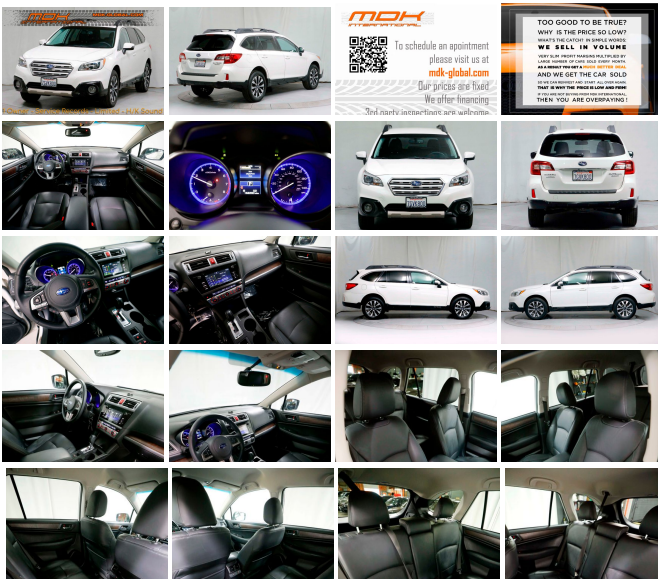

2015 Subaru Outback 2.5i Limited - 1 Owner - Service Records

SALES DEPARTMENT (310) 990 0770

View this car on our website at mdk-global.com/6941743/ebrochure

Our Price **\$11,490**

Specifications:

Year:	2015
VIN:	4S4BSAJC2F3226285
Make:	Subaru
Model/Trim:	Outback 2.5i Limited - 1 Owner - Service Records
Condition:	Pre-Owned
Body:	SUV
Exterior:	Crystal White Pearl
Engine:	Engine: 2.5L DOHC 16 Valve 4-Cylinder - inc: Active Valve Control System (AVCS), Variable Valve Timing and Electronic Throttle Control (ETC)
Interior:	Slate Black Leather
Mileage:	162,241
Drivetrain:	All Wheel Drive
Economy:	City 25 / Highway 33

- Power 1st Row Windows w/Driver And Passenger 1-Touch Up/Down - Power Door Locks
- Power Rear Windows and Fixed 3rd Row Windows- Rear Cupholder
- Rear-Vision Camera
- Remote Keyless Entry w/Integrated Key Transmitter, 2 Door Curb/Courtesy, Illuminated Entry, Illuminated Ignition Switch and Panic Button
- Remote Releases -Inc: Power Cargo Access and Mechanical Fuel- Roll-Up Cargo Cover
- Trunk/Hatch Auto-Latch- Valet Function
- Vehicle Information Display -inc: average vehicle speed, fuel economy: current and average fuel economy a and b and distance to empty, fuel economy: evaluation information, journey travel time and distance, rear cross traffic alert, rear-vision camera, self check and vehicle maintenance reminder, user configurable triple meter, vehicle activation status, vdc operation, vehicle drivetrain monitoring
- Voice Activated Dual Zone Front Automatic Air Conditioning