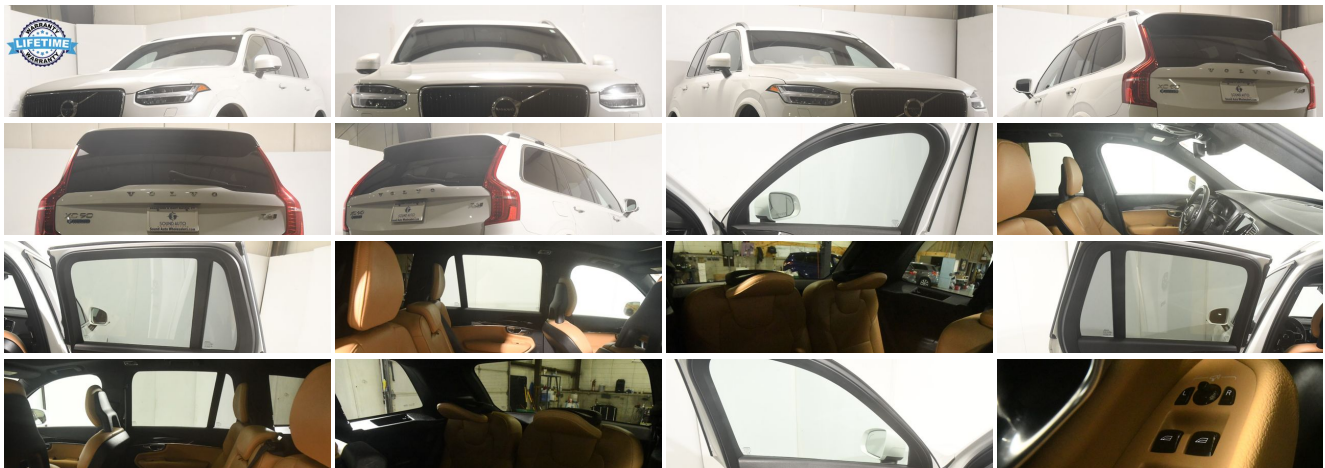

2018 Volvo XC90 Momentum Plus

Eric Zuwalick

No-Haggle Price $29,999

View this vehicle on our website at soundautowholesalers.com

139 W Main St, Branford, CT 06405

Photos
Details
Contact