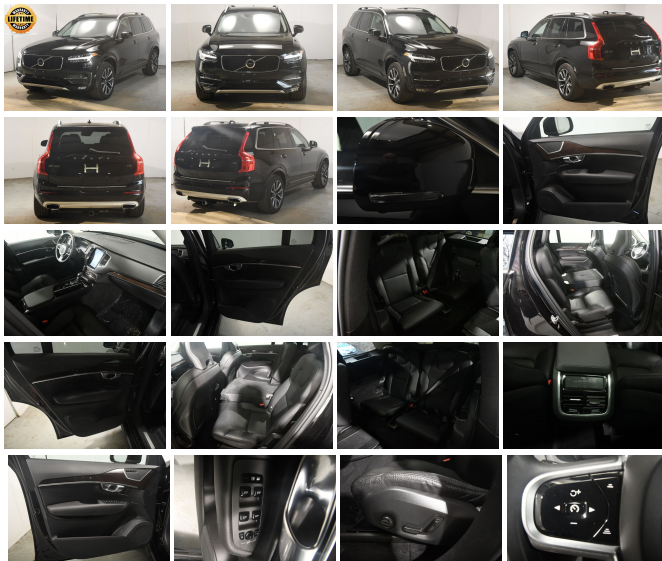

139 W Main St
Branford, CT 06405

2019 Volvo XC90 Momentum w/ Advanced Package

Eric Zuwalick

View this car on our website at soundautowholesalers.com/6941043/ebrochure

No-Haggle Price **\$0**

Specifications:

Year:	2019
VIN:	YV4A22PK4K1448379
Make:	Volvo
Stock:	4327
Model/Trim:	XC90 Momentum w/ Advanced Package
Condition:	Pre-Owned
Body:	SUV
Exterior:	Onyx Black Metallic
Interior:	Charcoal Leather
Mileage:	30,157
Drivetrain:	All Wheel Drive
Economy:	City 19 / Highway 26