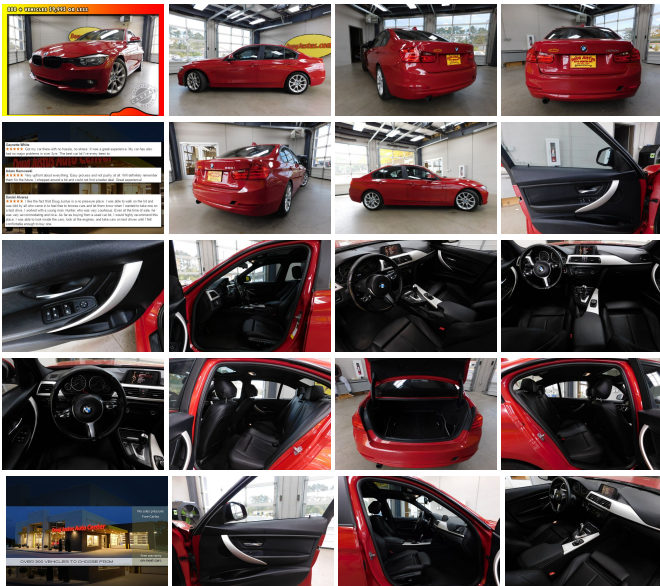

Specifications:

Year:	2014
VIN:	WBA3B1G57ENT00687
Make:	BMW
Stock:	B00687
Model/Trim:	320i I
Condition:	Pre-Owned
Body:	Sedan
Exterior:	Melbourne Red Metallic
Engine:	Engine: 2.0L TwinPower Turbo 4-Cylinder 16V DOHC
Interior:	Black Leather
Mileage:	68,377
Drivetrain:	Rear Wheel Drive
Economy:	City 23 / Highway 36

HEATED SEATS   **SUNROOF**   **LEATHER**   **LOW MILES**

Automatic 2.0L 4-cyl 2014 BMW 320I gets up to 36 MPG hwy. This vehicle comes equipped with leather interior, dual heated seats, dual powered seats, a sunroof, power locks, power mirrors, power windows, and many more features.

Visit www.dougjustus.com, call: *865-281-1540*, or text: *865-214-0010* for more info.