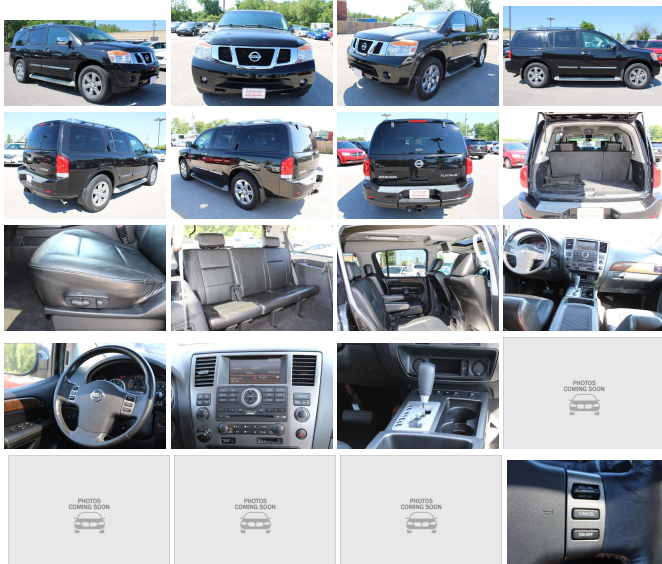

2010 Nissan Armada Platinum

View this car on our website at autoportstl.com/6939639/ebrochure

Our Price **\$11,900**

Specifications:

Year:	2010
VIN:	5N1AA0NE3AN605040
Make:	Nissan
Stock:	GP21239
Model/Trim:	Armada Platinum
Condition:	Pre-Owned
Body:	SUV
Exterior:	Galaxy Black
Engine:	5.6L DOHC 32-valve Endurance V8 engine
Interior:	Charcoal Leather
Transmission:	AUTOMATIC
Mileage:	170,162
Drivetrain:	4 Wheel Drive
Economy:	City 9 / Highway 13

< PROUD TO PRESENT
THIS >

<< 2010 NISSAN ARMADA
PLATINUM >>

WHAT DO YOU WANT TO KNOW:

<> WE WANT TO EARN YOUR
BUSINESS!

<> SALE PRICED FOR A FAST SALE!

<> LOCAL NEW CAR TRADE IN

<> 5.6L DOHC 32-
VALVE ENDURANCE V8 ENGINE