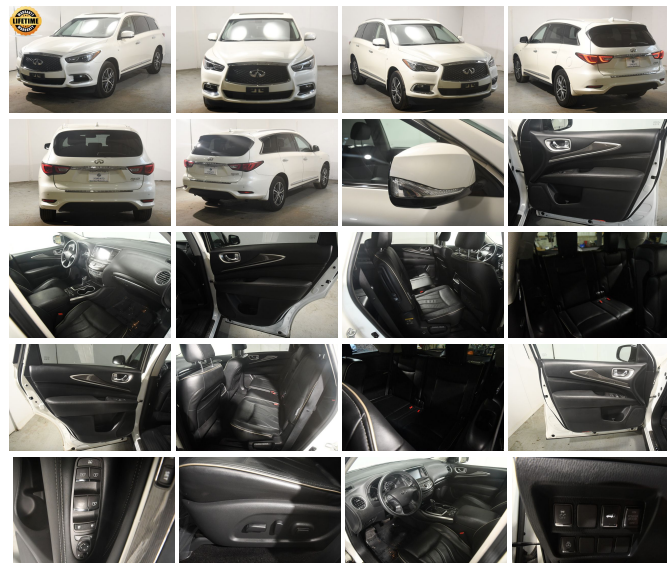

139 W Main St
 Branford, CT 06405

2017 INFINITI QX60

Eric Zuwalick

View this car on our website at soundautowholesalers.com/6938906/ebrochure

No-Haggle Price **\$28,999**

Specifications:

Year:	2017
VIN:	5N1DL0MM3HC561336
Make:	INFINITI
Stock:	4304
Model/Trim:	QX60
Condition:	Pre-Owned
Body:	SUV
Exterior:	Majestic White
Engine:	Engine: 3.5L V6
Interior:	Graphite Leather
Mileage:	49,901
Drivetrain:	All Wheel Drive
Economy:	City 19 / Highway 26