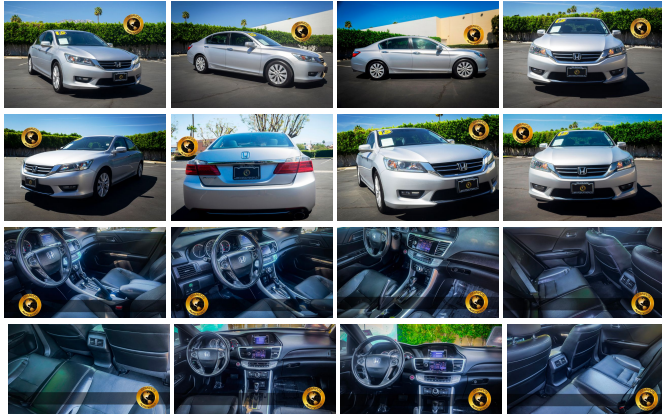

2015 Honda Accord EX-L

View this car on our website at bravosautoworld.com/6938833/ebrochure

Our Price **\$18,995**

Specifications:

Year:	2015
VIN:	1HGCR2F85FA113068
Make:	Honda
Stock:	0325FA113068
Model/Trim:	Accord EX-L
Condition:	Pre-Owned
Body:	Sedan
Exterior:	Alabaster Silver Metallic
Engine:	Engine: 2.4L 16-Valve DOHC i-VTEC I-4
Interior:	Black Leather
Mileage:	76,651
Drivetrain:	Front Wheel Drive
Economy:	City 27 / Highway 36

Exterior

- Body-Colored Front Bumper
- Body-Colored Power Heated Side Mirrors w/Convex Spotter, Manual Folding and Turn Signal Indicator
- Body-Colored Rear Bumper Chrome Door Handles- Chrome Grille
- Chrome Side Windows Trim and Black Front Windshield Trim - Clearcoat Paint
- Compact Spare Tire Mounted Inside Under Cargo
- Express Open/Close Sliding And Tilting Glass 1st Row Sunroof w/Sunshade
- Fixed Rear Window w/Defroster- Front Fog Lamps
- Front Windshield -inc: Sun Visor Strip
- Fully Automatic Projector Beam Halogen Daytime Running Headlamps w/Delay-Off
- Fully Galvanized Steel Panels- LED Brake Lights- Light Tinted Glass
- Speed Sensitive Variable Intermittent Wipers- Steel Spare Wheel
- Tires: P215/55R17 94V AS- Trunk Rear Cargo Access- Wheels: 17" Alloy

Mechanical

- 17.2 Gal. Fuel Tank
- 4-Wheel Disc Brakes w/4-Wheel ABS, Front Vented Discs, Brake Assist and Hill Hold Control
- 4.81 Axle Ratio- Electric Power-Assist Speed-Sensing Steering
- Engine: 2.4L 16-Valve DOHC i-VTEC I-4- Front And Rear Anti-Roll Bars
- Front-Wheel Drive- Gas-Pressurized Shock Absorbers
- Multi-Link Rear Suspension w/Coil Springs
- Single Stainless Steel Exhaust w/Chrome Tailpipe Finisher