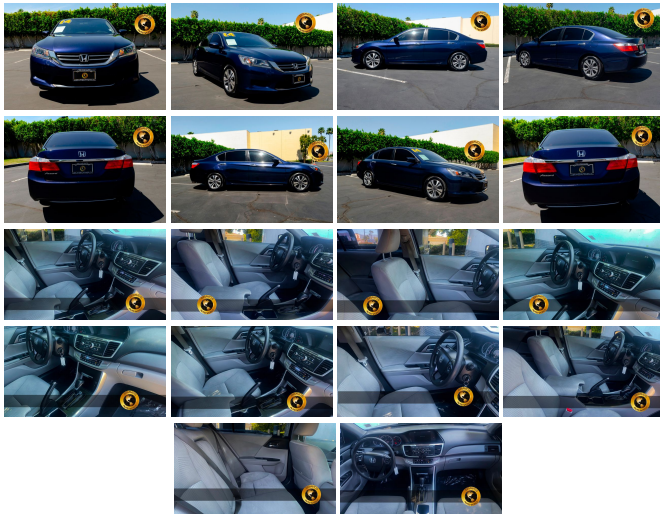

2014 Honda Accord LX

View this car on our website at bravosautoworld.com/6938827/ebrochure

Our Price **\$16,995**

Specifications:

Year:	2014
VIN:	1HGCR2F37EA048842
Make:	Honda
Stock:	0325EA048842
Model/Trim:	Accord LX
Condition:	Pre-Owned
Body:	Sedan
Exterior:	Obsidian Blue Pearl
Engine:	Engine: 2.4L 16-Valve DOHC i-VTEC I-4
Interior:	Gray Cloth
Mileage:	106,399
Drivetrain:	Front Wheel Drive
Economy:	City 27 / Highway 36

- Remote Releases -inc: mechanical Cargo Access and mechanical Fuel
- Seats w/Cloth Back Material- Systems Monitor- Trip Computer
- Urethane Gear Shifter Material- Valet Function- Vinyl Door Trim Insert

Exterior

- Body-Colored Front Bumper
- Body-Colored Power Side Mirrors w/Convex Spotter and Manual Folding
- Body-Colored Rear Bumper- Chrome Door Handles- Chrome Grille
- Chrome Side Windows Trim and Black Front Windshield Trim - Clearcoat Paint
- Compact Spare Tire Mounted Inside Under Cargo- Fixed Rear Window w/Defroster
- Front Windshield -inc: Sun Visor Strip
- Fully Automatic Projector Beam Halogen Daytime Running Headlamps w/Delay-Off
- Fully Galvanized Steel Panels- Light Tinted Glass
- Speed Sensitive Variable Intermittent Wipers- Steel Spare Wheel
- Tires: P205/65R16 95H- Trunk Rear Cargo Access- Wheels: 16" Alloy

Mechanical

- 17.2 Gal. Fuel Tank
- 4-Wheel Disc Brakes w/4-Wheel ABS, Front Vented Discs, Brake Assist and Hill Hold Control
- Electric Power-Assist Speed-Sensing Steering- Engine: 2.4L 16-Valve DOHC i-VTEC I-4
- Front And Rear Anti-Roll Bars- Front-Wheel Drive- Gas-Pressurized Shock Absorbers
- Multi-Link Rear Suspension w/Coil Springs
- Single Stainless Steel Exhaust w/Chrome Tailpipe Finisher
- Strut Front Suspension w/Coil Springs- Transmission w/Driver Selectable Mode
- Transmission: Continuously Variable w/Sport Mode