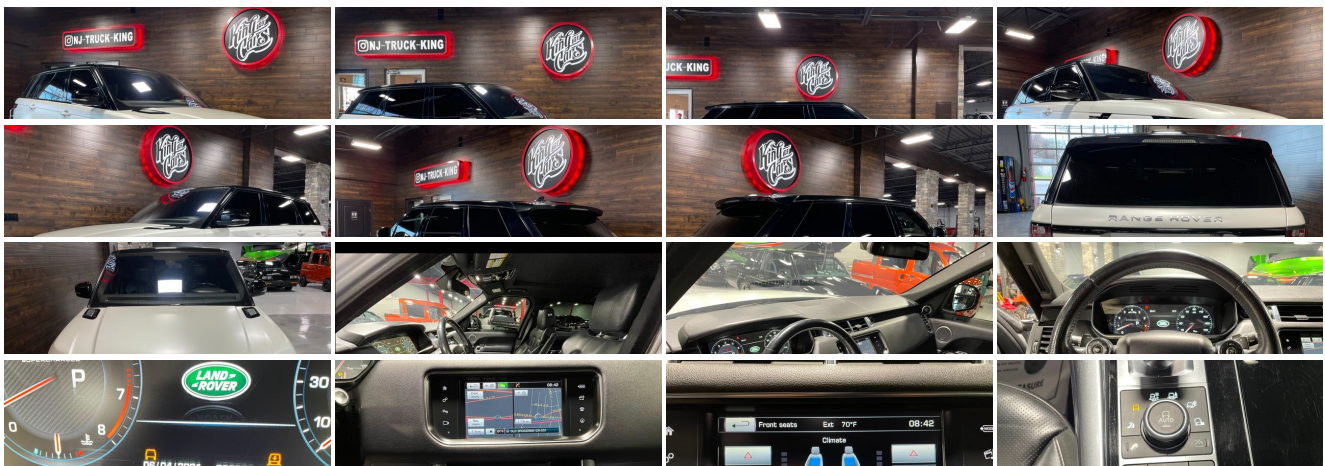

2016 RANGE ROVER SPORT DYNAMIC SUPERCHARGED LIKE NEW ONLY 28K MILES

Our Price \$58,900

View this vehicle on our website at njtruckking.com

King of Cars and Trucks

856-693-3181

1229 Broadway , Westville, New Jersey 08093

Photos

Details

Contact

Specifications:

Year:	2016
VIN:	SALWR2EF8GA108243
Make:	RANGE ROVER SPORT
Model/Trim:	DYNAMIC SUPERCHARGED LIKE NEW ONLY 28K MILES
Condition:	Pre-Owned
Body:	SUV
Exterior:	Indus Silver
Interior:	Black Leather
Mileage:	28,878
Drivetrain:	All Wheel Drive
Economy:	City 14 / Highway 19

Vehicle Description

A MUST SEE!

LOW MILE RANGE ROVER SPORT !

2017 RANGE ROVER SPORT DYNAMIC

~SUPERCHARGED~

AUTOMATIC TRANSMISSION

ALL WHEEL DRIVE

(ONLY 28,878 ORIGINAL / ACTUAL MILES)

Mechanical

- Double Wishbone Front Suspension w/Air Springs
- Multi-Link Rear Suspension w/Air Springs
- Transmission: 8-Speed Automatic w/CommandShift -inc: shift paddles- 1 Skid Plate
- 27.7 Gal. Fuel Tank- 4-Corner Auto-Leveling Suspension
- 4-Wheel Disc Brakes w/4-Wheel ABS, Front And Rear Vented Discs, Brake Assist, Hill Descent Control and Electric Parking Brake
- 80-Amp/Hr Maintenance-Free Battery- Automatic Rear Locking Differential
- Automatic w/Driver Control Height Adjustable Sport Tuned Adaptive Suspension
- Dual Stainless Steel Exhaust w/Chrome Tailpipe Finisher
- Electric Power-Assist Speed-Sensing Steering- Electronic Transfer Case
- Engine Auto Stop-Start Feature- Engine Oil Cooler- Engine: 5.0L V8 Supercharged
- Front And Rear Active Anti-Roll Bars- Full-Time Four-Wheel Drive- GVWR: 6,724 lbs
- Permanent Locking Hubs- TBD Axle Ratio
- Towing Equipment -inc: Trailer Sway Control- Transmission w/Oil Cooler