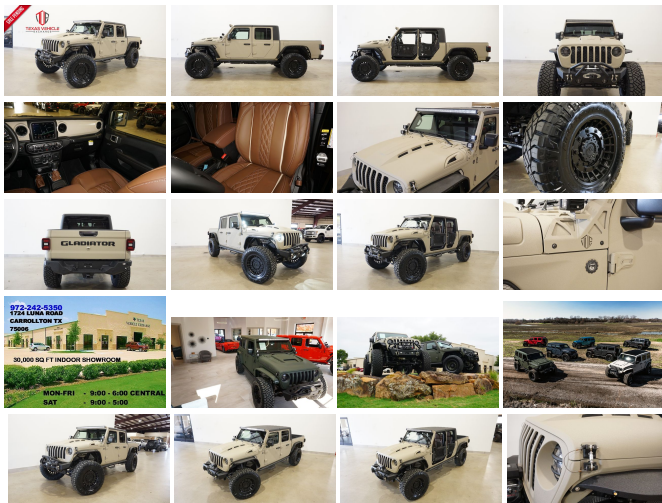

2021 Jeep Gladiator Sport 4X4 DIESEL,DUPONT KEVLAR,LIFTED,BUMPERS,NAV

View this car on our website at tveauto.com/6937973/ebrochure

Our Price **\$89,900**

Specifications:

Year:	2021
VIN:	1C6JJTAM9ML531049
Make:	Jeep
Stock:	531049
Model/Trim:	Gladiator Sport 4X4 DIESEL,DUPONT KEVLAR,LIFTED,BUMPERS,NAV
Condition:	Pre-Owned
Body:	Pickup Truck
Exterior:	Tan
Engine:	ENGINE: 3.0L V6 TURBO DIESEL W/ESS G3
Interior:	Brown Leather
Transmission:	TRANSMISSION: 8-SPEED AUTOMATIC (8HP75)
Mileage:	33
Drivetrain:	4 Wheel Drive
Economy:	City 16 / Highway 22

NATION WIDE FINANCING

SUBMIT CREDIT APP WWW.TVEAUTO.COM

OR CALL 972-242-5350

"GOBI TAN EDITION"

CUSTOM BUILT **KEVLAR** 2021 JEEP
GLADIATOR SPORT 4X4 WITH 26S
PACKAGE

UPGRADES INCLUDE:

- * GOBI TAN KEVLAR COATING WITH BLACK ACCENTS
- * 3.0L V6 TURBO DIESEL ENGINE WITH START STOP
- * CUSTOM ALEA BROWN LEATHER WITH TAN STITCHING
- * FACTORY REMOTE START
- * COLD WEATHER GROUP
- * POPULAR EQUIPMENT PACKAGE
- * ACTIVE SAFETY GROUP
- * TRAILER TOW PACKAGE
- * ADAPTIVE CRUISE CONTROL/FWD COLLISION WARNING PLUS
- * FACTORY 8.4 INCH TOUCH SCREEN NAVIGATION WITH HD AM/FM/SIRIUS STEREO & ALPINE PREMIUM AUDIO SYSTEM
- * FACTORY BACK-UP CAMERA
- * U-CONNECT
- * 4 BODY ARMOR TRAIL DOORS & RECON MIRRORS
- * RUGGED RIDGE HD X STRIKER STUBBY FRONT BUMPER WITH LED FOGLIGHTS
- * FRONT D-RINGS & ISOLATORS (GOBI TAN)
- * SMITTYBILT NEW GEN II "X20" 10,000 LB WATERPROOF AND WIRELESS CONTROL WINCH WITH SYNTHETIC ROPE
- * FACTOR 55 PROLINK (BLACK)
- * FACTORY LED HEADLIGHTS
- * RUGGED RIDGE BLACK HEADLIGHT GUARDS
- * DV8 OFF ROAD JT HEAT EXPULSION HOOD