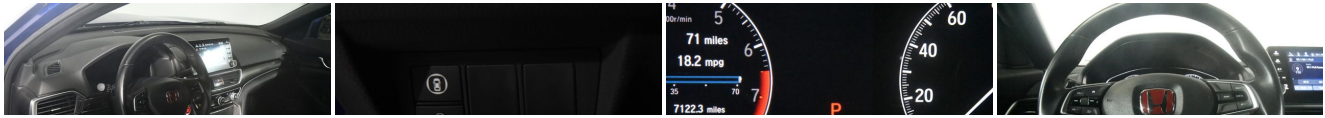

2020 Honda Accord Sport

Eric Zuwalick

No-Haggle Price \$26,999

View this vehicle on our website at soundautowholesalers.com

139 W Main St, Branford, CT 06405

Photos
Details
Contact

Specifications:

Year:	2020
VIN:	1HGCV1F35LA073435
Make:	Honda
Stock:	4317
Model/Trim:	Accord Sport
Condition:	Pre-Owned
Body:	Sedan
Exterior:	Still Night Pearl
Engine:	Engine: 1.5T I-4 DOHC 16-Valve Turbocharged VTEC
Interior:	Black Cloth
Mileage:	17,084
Drivetrain:	Front Wheel Drive
Economy:	City 29 / Highway 35

Exterior

- Lip Spoiler- Tires: 235/40R19 AS- Wheels: 19" Machine-Finished Alloy w/Black Inserts
- Auto On/Off Projector Beam Led Low Beam Daytime Running Auto High-Beam Headlamps w/Delay-Off
- Body-Colored Door Handles- Body-Colored Front Bumper
- Body-Colored Power Side Mirrors w/Manual Folding- Body-Colored Rear Bumper
- Chrome Side Windows Trim and Black Front Windshield Trim - Clearcoat Paint
- Compact Spare Tire Mounted Inside Under Cargo- Dark Chrome Grille
- Fixed Rear Window w/Defroster- Front Fog Lamps- Galvanized Steel/Aluminum Panels
- LED Brakelights- Light Tinted Glass- Speed Sensitive Variable Intermittent Wipers
- Steel Spare Wheel- Trunk Rear Cargo Access

Mechanical

- 14.8 Gal. Fuel Tank
- 4-Wheel Disc Brakes w/4-Wheel ABS, Front Vented Discs, Brake Assist, Hill Hold Control and Electric Parking Brake
- 4.11 Axle Ratio- Battery w/Run Down Protection
- Electric Power-Assist Speed-Sensing Steering
- Engine: 1.5T I-4 DOHC 16-Valve Turbocharged VTEC- Front And Rear Anti-Roll Bars
- Front-Wheel Drive- Gas-Pressurized Shock Absorbers
- Multi-Link Rear Suspension w/Coil Springs
- Quasi-Dual Stainless Steel Exhaust w/Chrome Tailpipe Finisher
- Strut Front Suspension w/Coil Springs
- Transmission: Continuously Variable -inc: sport mode and paddle shifters