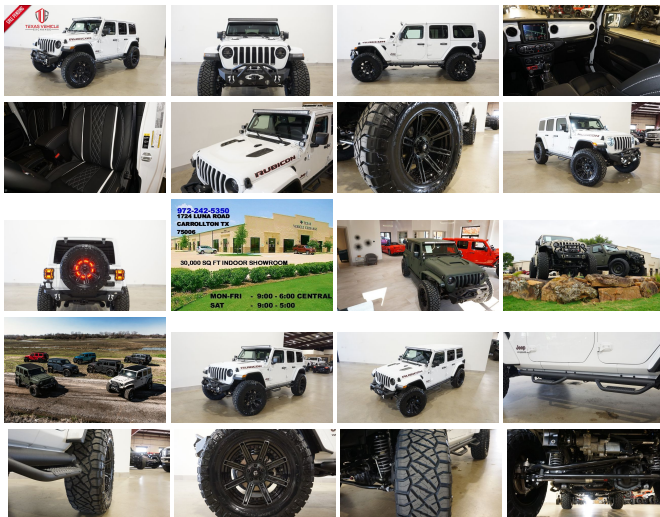

2021 Jeep Wrangler Unlimited Rubicon 4X4 LIFTED,BUMPERS,LED'S,FUEL WHLS

View this car on our website at tveauto.com/6937378/ebrochure

Our Price **\$79,899**

Specifications:

Year:	2021
VIN:	1C4HJXFG3MW659173
Make:	Jeep
Stock:	659173
Model/Trim:	Wrangler Unlimited Rubicon 4X4 LIFTED,BUMPERS,LED'S,FUEL WHLS
Condition:	Pre-Owned
Body:	SUV
Exterior:	Bright White Clearcoat
Engine:	ENGINE: 3.6L V6 24V VVT ETORQUE UPG I
Interior:	Black Leather
Transmission:	TRANSMISSION: 8-SPEED AUTOMATIC (850RE)
Mileage:	27
Drivetrain:	4 Wheel Drive
Economy:	City 17 / Highway 23

NATION WIDE FINANCING

SUBMIT CREDIT APP WWW.TVEAUTO.COM

OR CALL 972-242-5350

"BRIGHT WHITE CLEAR COAT EDITION"
CUSTOM BUILT 2021 JEEP WRANGLER JL
UNLIMITED RUBICON 4X4 WITH 25R
PACKAGE

UPGRADES INCLUDE:

- * BRIGHT WHITE CLEAR COAT
- * PAINTED TO MATCH 3 PIECE HARD TOP
- * CUSTOM ALEA BLACK LEATHER WITH WHITE STITCHING
- * FACTORY REMOTE START
- * REMOTE PROXIMITY KEYLESS ENTRY
- * COLD WEATHER GROUP
- * LED LIGHTING GROUP
- * SAFETY GROUP
- * FACTORY 8.4 INCH TOUCH SCREEN NAVIGATION WITH HD AM/FM/SIRIUS STEREO & ALPINE PREMIUM AUDIO SYSTEM
- * FACTORY BACK-UP CAMERA
- * U-CONNECT
- * RUGGED RIDGE HD X STRIKER STUBBY FRONT BUMPER WITH LED FOGLIGHTS
- * FRONT D-RINGS & ISOLATORS (BRIGHT WHITE)
- * SMITTYBILT NEW GEN II "X20" 10,000 LB WATERPROOF AND WIRELESS CONTROL WINCH WITH SYNTHETIC ROPE
- * FACTOR 55 PROLINK (BLACK)
- * FACTORY LED HEADLIGHTS
- * RUGGED RIDGE BLACK HEADLIGHT GUARDS
- * MOPAR 10TH ANNIVERSARY RUBICON POWER DOME HOOD
- * PAINTED TO MATCH FENDER FLARES
- * RUBICON EXPRESS 2.5" LIFT KIT WITH TERAFLX FALCON SHOCKS
- * TERAFLX FALCON STABILIZER KIT
- * VOSWITCH 6 CHANNEL CUSTOM INTEGRATED SWITCH PANEL
- * FULL LED LIGHT BAR AND 4 DISC