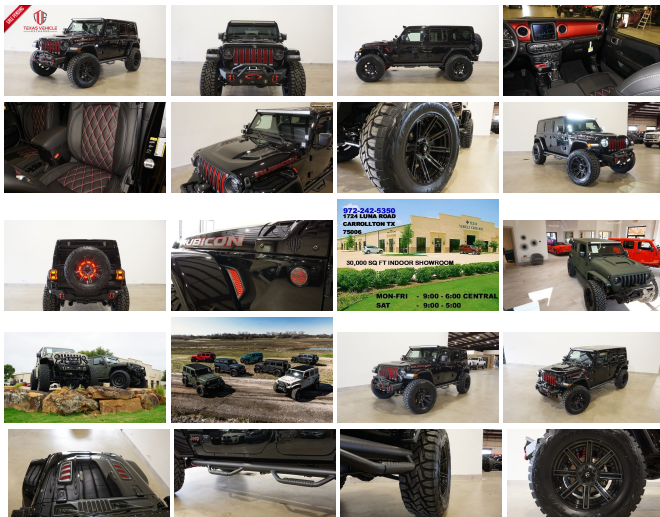

2021 Jeep Wrangler Unlimited Rubicon 4X4 LIFTED,BUMPERS,LED'S,FUEL WHLS

View this car on our website at tveauto.com/6937374/ebrochure

Our Price **\$79,899**

Specifications:

Year:	2021
VIN:	1C4HJXFG2MW585941
Make:	Jeep
Stock:	585941
Model/Trim:	Wrangler Unlimited Rubicon 4X4 LIFTED,BUMPERS,LED'S,FUEL WHLS
Condition:	Pre-Owned
Body:	SUV
Exterior:	Black Clearcoat
Engine:	ENGINE: 3.6L V6 24V VVT ETORQUE UPG I
Interior:	Black Leather
Transmission:	TRANSMISSION: 8-SPEED AUTOMATIC (850RE)
Mileage:	41
Drivetrain:	4 Wheel Drive
Economy:	City 17 / Highway 23

NATION WIDE FINANCING

SUBMIT CREDIT APP WWW.TVEAUTO.COM

OR CALL 972-242-5350

"BLACK CLEAR COAT EDITION"

CUSTOM BUILT 2021 JEEP WRANGLER JL
UNLIMITED RUBICON 4X4 WITH 25R
PACKAGE

UPGRADES INCLUDE:

- * BLACK CLEAR COAT WITH RED ACCENTS
- * PAINTED TO MATCH 3 PIECE HARD TOP
- * CUSTOM ALEA BLACK LEATHER WITH RED STITCHING
- * FACTORY REMOTE START
- * REMOTE PROXIMITY KEYLESS ENTRY
- * COLD WEATHER GROUP
- * LED LIGHTING GROUP
- * SAFETY GROUP
- * FACTORY 8.4 INCH TOUCH SCREEN NAVIGATION WITH HD AM/FM/SIRIUS STEREO & ALPINE PREMIUM AUDIO SYSTEM
- * FACTORY BACK-UP CAMERA
- * U-CONNECT
- * RUGGED RIDGE HD X STRIKER STUBBY FRONT BUMPER WITH LED FOGLIGHTS
- * FRONT D-RINGS & ISOLATORS (RED)
- * SMITTYBILT NEW GEN II "X20" 10,000 LB WATERPROOF AND WIRELESS CONTROL WINCH WITH SYNTHETIC ROPE
- * FACTOR 55 PROLINK (BLACK)
- * FACTORY MESH GRILLE PAINTED RED
- * FACTORY LED HEADLIGHTS
- * RUGGED RIDGE BLACK HEADLIGHT GUARDS
- * MOPAR 10TH ANNIVERSARY RUBICON POWER DOME HOOD
- * PAINTED TO MATCH FENDER FLARES
- * RUBICON EXPRESS 2.5" LIFT KIT WITH TERAFLX FALCON SERIES 3 SHOCKS & RESERVOIRS
- * TERAFLX FALCON STABILIZER KIT
- * SUSPENSION PARTS (PAINTED RED)