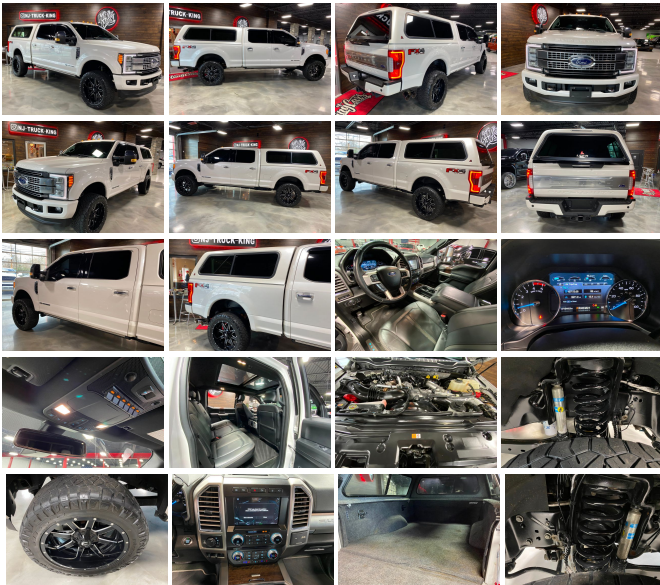

2017 FORD F350 6.7L DIESEL PLATINUM CREW 4X4 LOW MILES EXTRAS MINT

View this car on our website at njtruckking.com/6936900/ebrochure

Our Price **\$63,900**

Specifications:

Year:	2017
VIN:	1FT8W3BT6HEC27797
Make:	FORD F350 6.7L DIESEL
Model/Trim:	PLATINUM CREW 4X4 LOW MILES EXTRAS MINT
Condition:	Pre-Owned
Body:	Pickup Truck
Exterior:	White
Engine:	ENGINE: 6.7L POWER STROKE V8 TURBO DIESEL B20
Interior:	Black Leather
Mileage:	71,544
Drivetrain:	4 Wheel Drive

2017 FORD F350 SRW CREW CAB 4X4
~PLATINUM~
6.7L POWERSTROKE TURBO DIESEL
AUTOMATIC TRANSMISSION
(ONLY 71,544 ORIGINAL / ACTUAL MILES)

2-OWNER
BEST COLOR COMBO
LEVELING KIT
BILSTEIN SHOCKS
22" FUEL WHEELS
35" NITTO RIDGE GRAPPLERS
TINTED
PAINT MATCHED LEER FIBERGLASS BED CAP
BED RUG

ALL THE OPTIONS !
THIS TRUCK IS IN EXCELLENT CONDITION !
IT IS A TRUE HEAD TURNER !
KILLER LOOK TO IT
RUNS AND DRIVES LIKE NEW!
DONT MISS IT!
\$63,900
CALL / TEXT ROB 856-381-6621 WITH ANY QUESTIONS

Our Location :