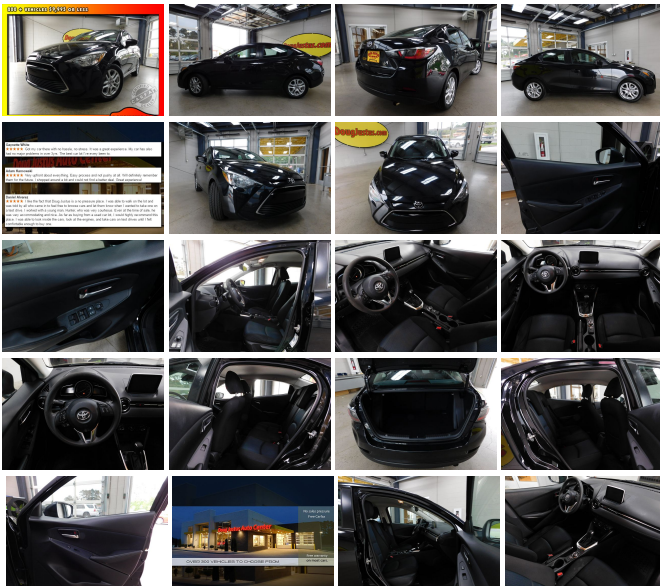

Specifications:

Year:	2018
VIN:	3MYDLBYV6JY312353
Make:	Toyota
Stock:	T12353
Model/Trim:	Yaris iA
Condition:	Pre-Owned
Body:	Sedan
Exterior:	Sapphire
Engine:	Engine: 1.5L DOHC 16-Valve I4 w/VVT-i
Interior:	Black Cloth
Mileage:	74,553
Drivetrain:	Front Wheel Drive
Economy:	City 32 / Highway 40

Free 30-Days or 1000 miles limited Powertrain Warranty. Visit our website for more details.

ONE OWNER

Automatic 1.5L 4-cyl 2018 Toyota Yaris IA gets up to 40 MPG hwy. This vehicle comes equipped with cloth interior, power locks, power mirrors, power windows, and many more features.

Visit www.dougjustus.com, call: *865-281-1540*, or text: *865-214-0010* for more info.