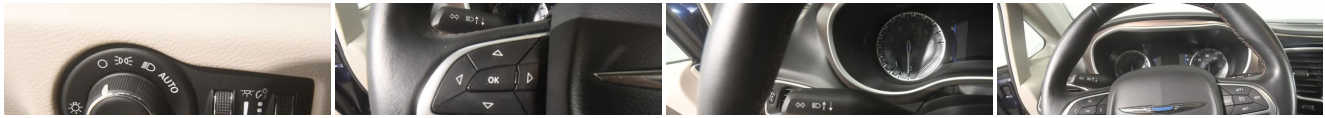

2017 Chrysler Pacifica Touring-L w/ Blind Spot/ Safety Tech

Eric Zuwalick

No-Haggle Price \$25,999

View this vehicle on our website at soundautowholesalers.com

139 W Main St, Branford, CT 06405

Photos
Details
Contact

Specifications:

Year:	2017
VIN:	2C4RC1BG8HR734126
Make:	Chrysler
Stock:	4307
Model/Trim:	Pacifica Touring-L w/ Blind Spot/ Safety Tech
Condition:	Pre-Owned
Body:	Minivan/Van
Exterior:	Jazz Blue Pearlcoat
Interior:	Black/Alloy Leather
Mileage:	17,695
Drivetrain:	Front Wheel Drive
Economy:	City 18 / Highway 28

Option Packages Total

\$195

- Interior Trim -inc: Colored Instrument Panel Insert, Colored Door Panel Insert, Piano Black Console Insert and Piano Black/Metal-Look Interior Accents
- Leather Steering Wheel
- Leather Trimmed Bucket Seats -inc: With black/alloy interior includes black seats w/sepia accent stitch, anodized silver accents and mineral shitake bezels, With cognac/alloy/toffee interior includes two tone alloy/toffee seats w/anodized silver accents and liquid titanium bezels
- Manual Tilt/Telescoping Steering Column
- Manual w/Tilt Front Head Restraints and Fixed Rear Head Restraints
- Metal-Look Gear Shifter Material- Outside Temp Gauge
- Partial Floor Console w/Covered Storage, Mini Overhead Console w/Storage, Conversation Mirror and 2 12V DC Power Outlets
- Rear Cupholder- Redundant Digital Speedometer
- Remote Releases -Inc: Power Cargo Access- Sentry Key Engine Immobilizer
- Systems Monitor- Trunk/Hatch Auto-Latch- Valet Function- Vinyl Door Trim Insert