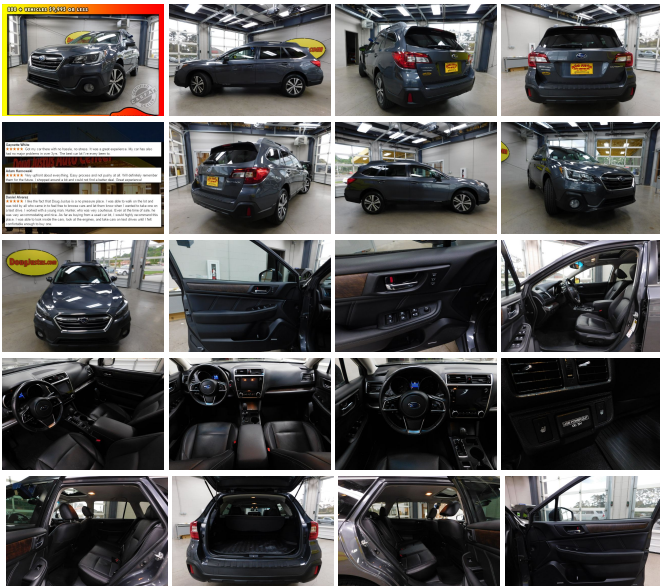

2018 Subaru Outback Limited

View this car on our website at dougjustus.com/6935971/ebrochure

Our Price **\$26,500**

Specifications:

Year:	2018
VIN:	4S4BSAKC5J3251348
Make:	Subaru
Stock:	S51348
Model/Trim:	Outback Limited
Condition:	Pre-Owned
Body:	SUV
Exterior:	Magnetite Gray Metallic
Engine:	Engine: 2.5L DOHC 16 Valve 4-Cylinder - inc: Active Valve Control System (AVCS) Variable Valve Timing and Electronic Throttle Control (ETC)
Interior:	Black Leather
Mileage:	42,128
Drivetrain:	All Wheel Drive
Economy:	City 25 / Highway 32

Free 30-Days or 1000 miles limited Powertrain Warranty. Visit our website for more details.

****ONE OWNER** **LOW MILES** **ALL WHEEL DRIVE**
****SUNROOF** **LEATHER INTERIOR******

****NEW TIRES** **HEATED SEAT** **POWER HATCH**
****BLUETOOTH** **BACKUP CAMERA******

****HARMON KARDON SOUND****

Automatic 2.5L 4-cyl 2018 Subaru Outback gets up to 32 MPG hwy. This vehicle comes equipped with leather interior, dual heated seats, dual powered seats, a sunroof, power locks, power mirrors, power windows, and many more features.

Visit www.dougjustus.com, call: *865-281-1540*, or text: *865-214-0010* for more info.

Vehicle History Report : as Of 06/22/2021

 Snapshot

2018 SUBARU OUTBACK 2.5I LIMITED

	No accidents or damage reported to CARFAX
	CARFAX 1-Owner vehicle
	At least 1 open recall
	5 Service history records
	Personal lease vehicle
	41,839 Last reported odometer reading