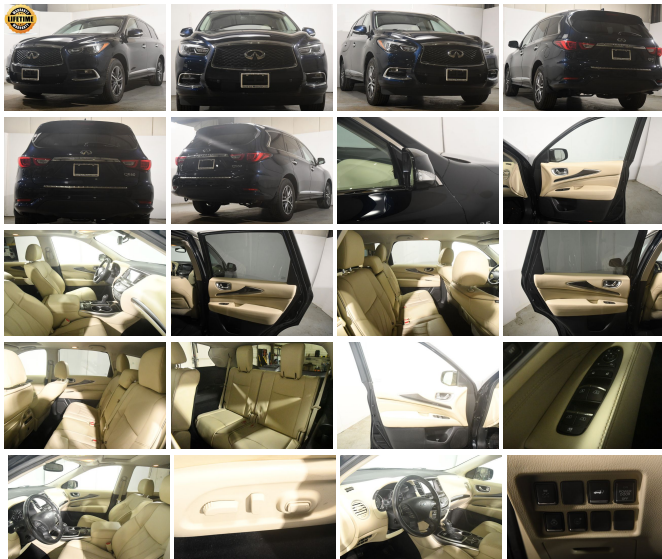

139 W Main St
 Branford, CT 06405

2017 INFINITI QX60 w/ Blind Spot/ Nav/ Safety Tech

Eric Zuwalick

View this car on our website at soundautowholesalers.com/6935875/ebrochure

No-Haggle Price **\$26,999**

Specifications:

Year:	2017
VIN:	5N1DL0MM2HC560114
Make:	INFINITI
Stock:	4305
Model/Trim:	QX60 w/ Blind Spot/ Nav/ Safety Tech
Condition:	Pre-Owned
Body:	SUV
Exterior:	Hermosa Blue
Engine:	Engine: 3.5L V6
Interior:	Wheat Leather
Mileage:	79,341
Drivetrain:	All Wheel Drive
Economy:	City 19 / Highway 26