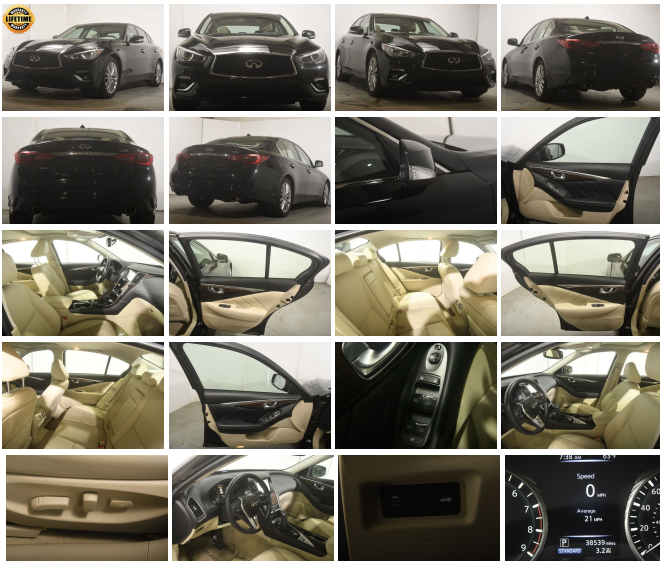

# 2018 INFINITI Q50 3.0t LUXE

**Eric Zuwalick**

View this car on our website at [soundautowholesalers.com/6935391/ebrochure](http://soundautowholesalers.com/6935391/ebrochure)

No-Haggle Price **\$28,999**

## Specifications:

<b>Year:</b>	2018
<b>VIN:</b>	JN1EV7ARXJM430175
<b>Make:</b>	INFINITI
<b>Stock:</b>	4289
<b>Model/Trim:</b>	Q50 3.0t LUXE
<b>Condition:</b>	Pre-Owned
<b>Body:</b>	Sedan
<b>Exterior:</b>	Midnight Black
<b>Engine:</b>	Engine: 3.0L V6 Twin Turbo DOHC
<b>Interior:</b>	Wheat Leather
<b>Mileage:</b>	38,537
<b>Drivetrain:</b>	All Wheel Drive
<b>Economy:</b>	City 19 / Highway 27