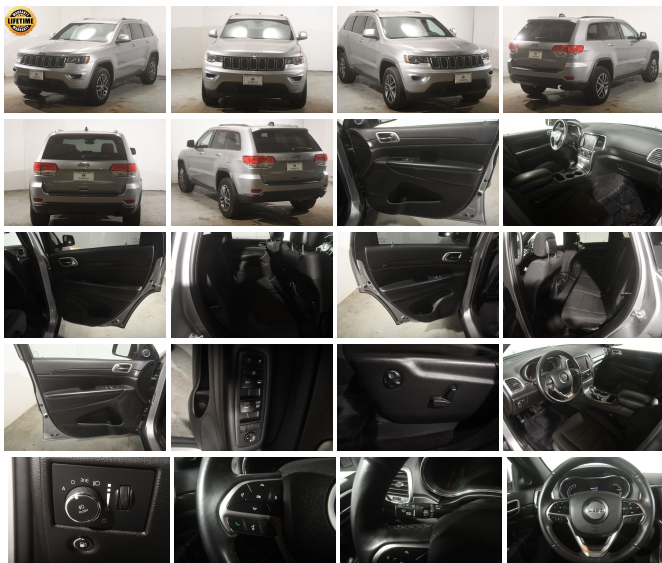

139 W Main St
 Branford, CT 06405

2018 Jeep Grand Cherokee Laredo w/ Nav

Eric Zuwalick

View this car on our website at soundautowholesalers.com/6935389/ebrochure

No-Haggle Price **\$26,499**

Specifications:

Year:	2018
VIN:	1C4RJFAG3JC287773
Make:	Jeep
Stock:	4303
Model/Trim:	Grand Cherokee Laredo w/ Nav
Condition:	Pre-Owned
Body:	SUV
Exterior:	Billet Silver Metallic Clearcoat
Engine:	ENGINE: 3.6L V6 24V VVT UPG I W/ESS
Interior:	Black Cloth
Mileage:	44,908
Drivetrain:	4 Wheel Drive
Economy:	City 18 / Highway 25