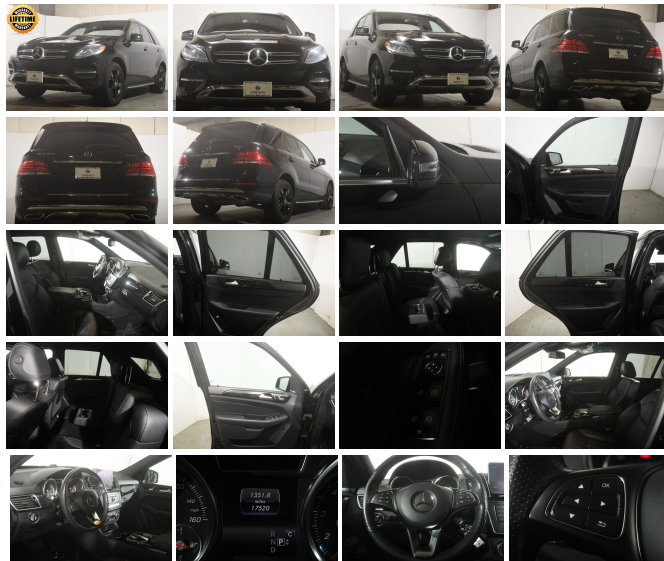

2018 Mercedes-Benz GLE 350 Black

Dan Merriam (203) 466-2622

View this car on our website at soundautowholesalers.com/6935380/ebrochure

No-Haggle Price **\$41,499**

Specifications:

Year:	2018
VIN:	4JGDA5HB6JB049013
Make:	Mercedes-Benz
Stock:	4301
Model/Trim:	GLE 350 Black
Condition:	Pre-Owned
Body:	SUV
Exterior:	Black
Engine:	Engine: 3.5L DOHC 24-Valve V6
Interior:	Black Leather
Mileage:	17,519
Drivetrain:	All Wheel Drive
Economy:	City 18 / Highway 22

2018 Mercedes-Benz GLE 350 Black

Sound Auto Wholesalers - (203) 466-2622 - View this car on our website at soundautowholesalers.com/6935380/ebrochure

Vehicle History Report : as Of 06/16/2021

 Snapshot

2018 MERCEDES-BENZ GLE 350 4MATIC