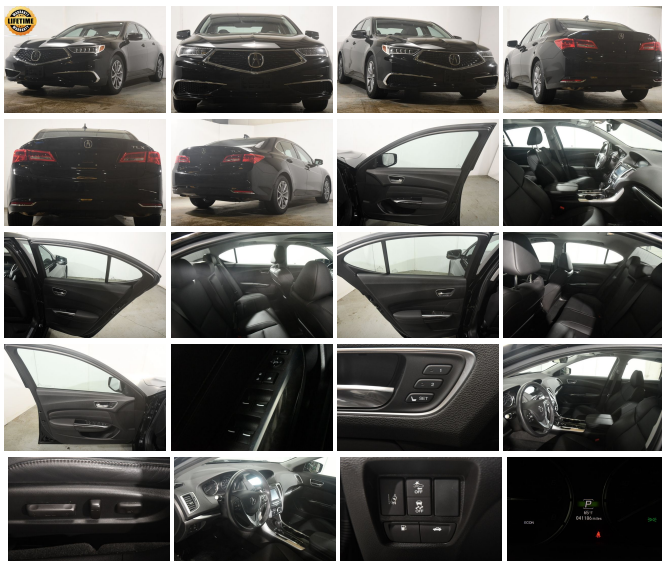

2018 Acura TLX w/Technology Pkg

Sound Auto Wholesalers - - View this car on our website at soundautowholesalers.com/6931865/ebrochure