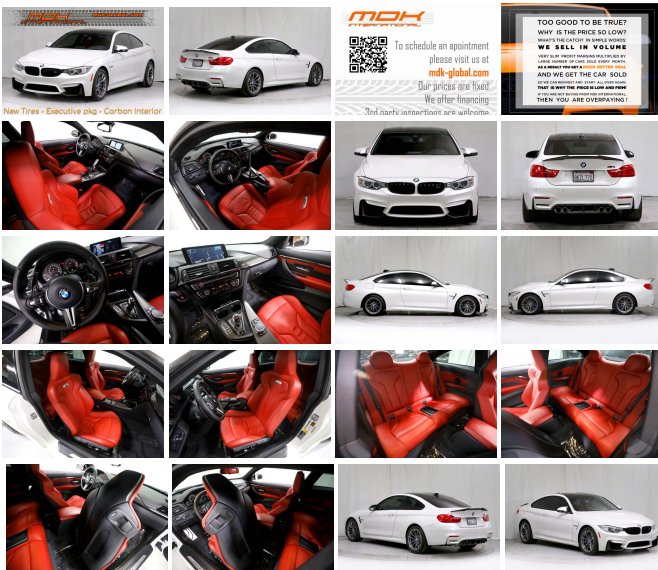

Specifications:

Year:	2015
VIN:	WBS3R9C57FK334675
Make:	BMW
Model/Trim:	M4 - Executive pkg - Slicktop Carbon Roof - New Tires
Condition:	Pre-Owned
Body:	Coupe
Exterior:	Alpine White
Engine:	Engine: 3.0L Inline 6-Cylinder M TwinPower Turbo
Interior:	Sakhir Orange/Black Leather
Transmission:	TRANSMISSION: 7-SPEED M-DOUBLE CLUTCH
Mileage:	88,250
Drivetrain:	Rear Wheel Drive
Economy:	City 17 / Highway 24