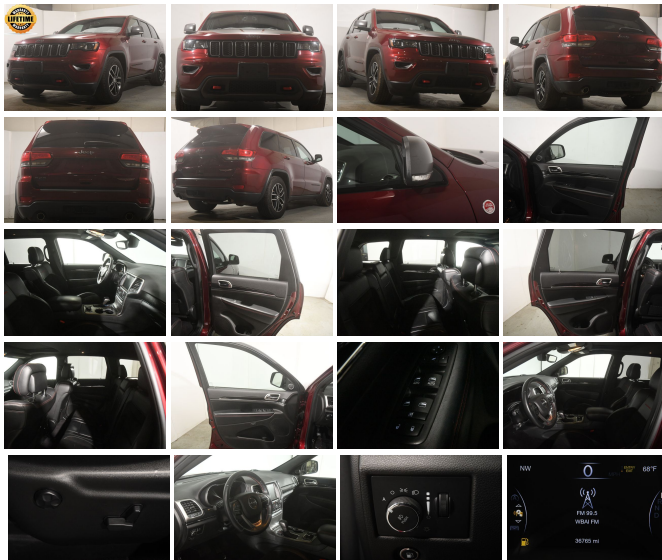

2017 Jeep Grand Cherokee Trailhawk w/ Blind Spot / Safety Tech

Sound Auto Wholesalers - (203) 466-2622 - View this car on our website at soundautowholesalers.com/6930438/ebrochure