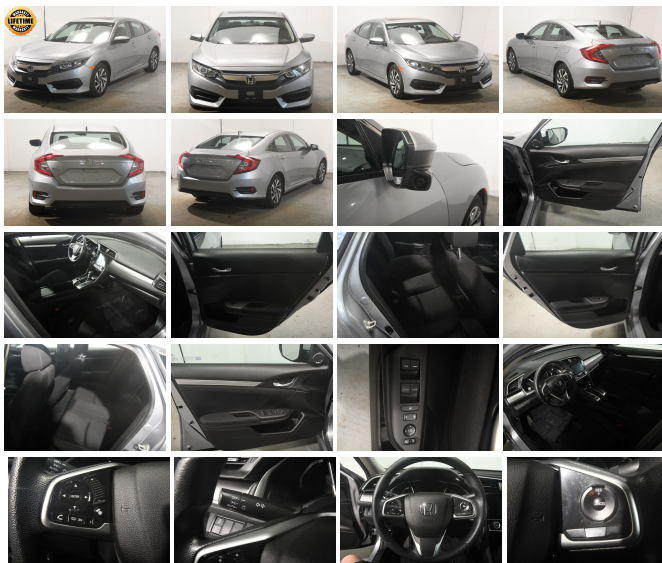

139 W Main St
 Branford, CT 06405

2018 Honda Civic EX

Eric Zuwalick

View this car on our website at soundautowholesalers.com/6929599/ebrochure

No-Haggle Price **\$17,999**

Specifications:

Year:	2018
VIN:	2HGFC2F74JH532125
Make:	Honda
Stock:	4256
Model/Trim:	Civic EX
Condition:	Pre-Owned
Body:	Sedan
Exterior:	Lunar Silver Metallic
Engine:	Engine: 2.0L I-4 DOHC 16-Valve i-VTEC
Interior:	Black Cloth
Mileage:	29,402
Drivetrain:	Front Wheel Drive
Economy:	City 31 / Highway 40

- Body-Colored Door Handles- Body-Colored Front Bumper
- Body-Colored Power Heated Side Mirrors w/Manual Folding- Body-Colored Rear Bumper
- Chrome Side Windows Trim- Clearcoat Paint
- Compact Spare Tire Mounted Inside Under Cargo
- Express Open/Close Sliding And Tilting Glass 1st Row Sunroof w/Sunshade
- Fixed Rear Window w/Defroster
- Fully Automatic Projector Beam Halogen Daytime Running Headlamps w/Delay-Off
- Fully Galvanized Steel Panels- Grille w/Chrome Bar- Light Tinted Glass
- Speed Sensitive Variable Intermittent Wipers- Steel Spare Wheel
- Tires: P215/55R16 93H AS- Trunk Rear Cargo Access- Wheels w/Silver Accents
- Wheels: 16" Alloy