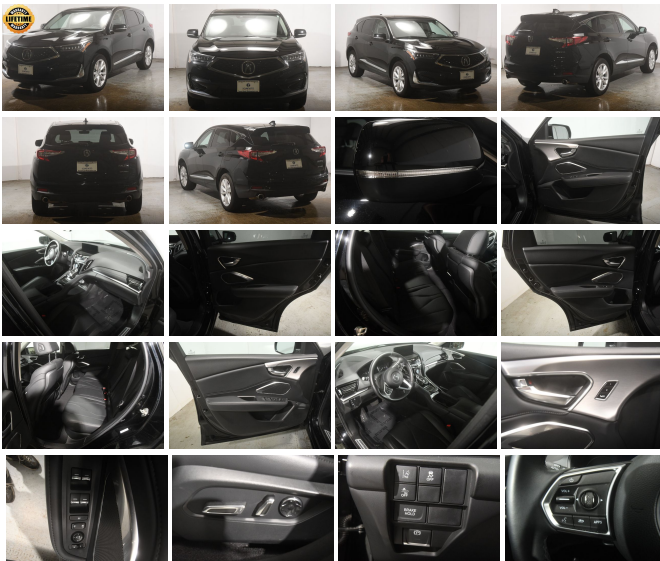

## Specifications:

<b>Year:</b>	2019
<b>VIN:</b>	5J8TC2H35KL028569
<b>Make:</b>	Acura
<b>Stock:</b>	4006A
<b>Model/Trim:</b>	RDX AWD
<b>Condition:</b>	Pre-Owned
<b>Body:</b>	SUV
<b>Exterior:</b>	Black
<b>Engine:</b>	Engine: 2.0L 16-Valve DOHC VTEC Turbo
<b>Interior:</b>	Ebony Leather
<b>Mileage:</b>	46,212
<b>Drivetrain:</b>	All Wheel Drive
<b>Economy:</b>	City 21 / Highway 27