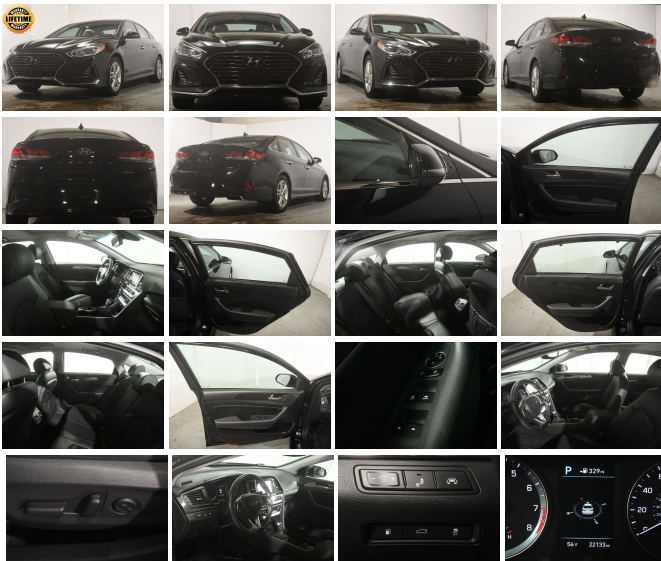

Specifications:

Year:	2018
VIN:	5NPE34AF5JH675662
Make:	Hyundai
Stock:	4270
Model/Trim:	Sonata Limited w/ Ultimate Package
Condition:	Pre-Owned
Body:	Sedan
Exterior:	Phantom Black
Engine:	Engine: 2.4L GDI 4-Cylinder
Interior:	Black Leather
Mileage:	22,131
Drivetrain:	Front Wheel Drive
Economy:	City 25 / Highway 35

FREE LIFETIME POWERTRAIN WARRANTY (See Website for Complete Details - not available on Range Rover, Porsche or vehicles with over 100,000 miles). Dan Merriam's Sound Auto Wholesalers is A PLUS RATED by the Better Business Bureau - HIGHEST RATING POSSIBLE. Every vehicle is VALUE PRICED & SOUND AUTO CERTIFIED. CLICK ON THE {CARVANA? CARMAX?} TAB TO SEE HOW WE PROVIDE MORE VALUE AND CONVENIENCE THAN THE NATIONAL COMPETITORS.