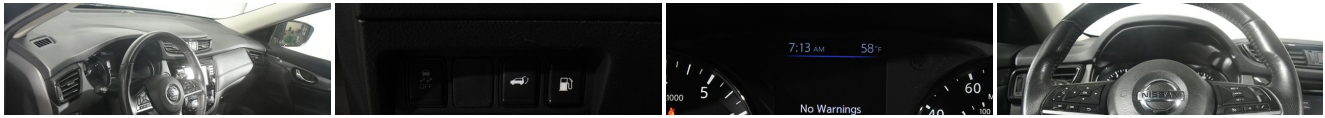

2018 Nissan Rogue SV w/ Nav / Heated Seats

Eric Zuwalick

No-Haggle Price \$0

View this vehicle on our website at soundautowholesalers.com

139 W Main St, Branford, CT 06405

Photos
Details
Contact

Specifications:

Year:	2018
VIN:	KNMAT2MV2JP620760
Make:	Nissan
Stock:	4277
Model/Trim:	Rogue SV w/ Nav / Heated Seats
Condition:	Pre-Owned
Body:	SUV
Exterior:	Magnetic Black
Engine:	Engine: 2.5L DOHC 16-Valve I4 -inc: ECO mode
Interior:	Charcoal Cloth
Mileage:	35,924
Drivetrain:	All Wheel Drive
Economy:	City 25 / Highway 32

Option Packages

Factory Installed Packages

[U01] PREMIUM PACKAGE

- inc: Memory Driver Seat & Outside Mirrors, Intelligent Aroundview Monitor (I-AVM), Intelligent Cruise Control (ICC), Heated Leather-Wrapped Steering Wheel, Radio: AM/FM/CD/AUX NissanConnect w/Navigation, Nissan door to door navigation w/3D building graphics and satellite imagery featuring POI search and online premium traffic information, HD radio, SiriusXM Traffic w/premium traffic information, SiriusXM travel link (weather, fuel prices, movie listings, stock info, sports and parking), NissanConnect services powered by SiriusXM, 7" color display w/multi-touch control, Apple CarPlay, Android Auto, SiriusXM Satellite Radio w/advanced audio features, USB connection port for iPod and other compatible devices, Bluetooth hands-free phone system, streaming audio via Bluetooth, hands-free text messaging assistant, over-the-air (OTA) updating for headunit firmware and navigation map software via a Wi-Fi WPA2 connection

\$1,490

MAGNETIC BLACK

CHARCOAL, CLOTH SEAT TRIM

Option Packages Total

\$1,490

- Quick Comfort Heated Front Bucket Seats -inc: 8-way power driver seat w/2-way lumbar support, 4-way adjustable front passenger seat and front seatback storage
- Rear Cupholder- Seats w/Cloth Back Material- Systems Monitor
- Trunk/Hatch Auto-Latch