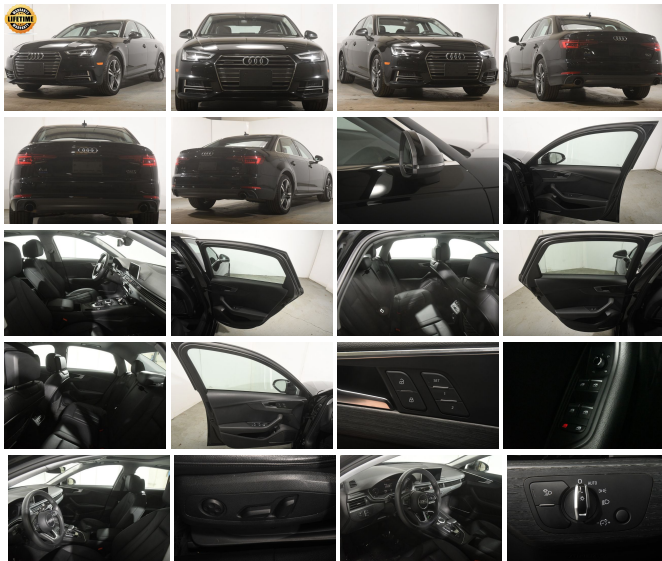

# 2018 Audi A4 Premium Plus w/ Virtual Cockpit

**Eric Zuwalick**

View this car on our website at [soundautowholesalers.com/6926789/ebrochure](http://soundautowholesalers.com/6926789/ebrochure)

No-Haggle Price **\$25,999**

## Specifications:

<b>Year:</b>	2018
<b>VIN:</b>	<b>WAUENAF49JN004394</b>
<b>Make:</b>	Audi
<b>Stock:</b>	4260
<b>Model/Trim:</b>	A4 Premium Plus w/ Virtual Cockpit
<b>Condition:</b>	Pre-Owned
<b>Body:</b>	Sedan
<b>Exterior:</b>	Brilliant Black
<b>Engine:</b>	Engine: 2.0L TFSI I4 DOHC -inc: Audi Valvelift system and idle start/stop efficiency system
<b>Interior:</b>	Black Leather
<b>Mileage:</b>	57,367
<b>Drivetrain:</b>	All Wheel Drive
<b>Economy:</b>	City 24 / Highway 34