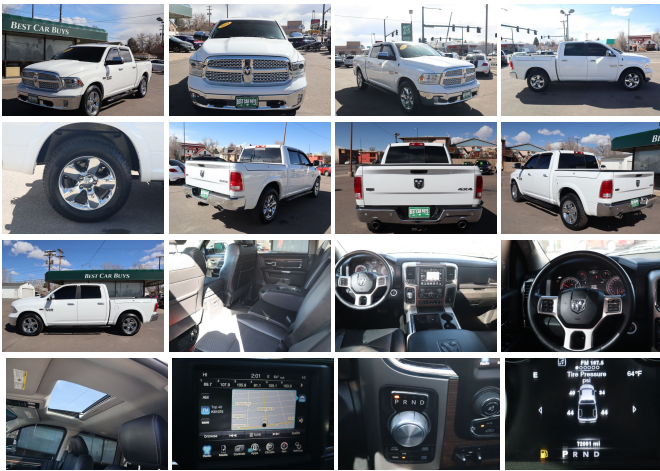

2014 Ram 1500 Laramie

View this car on our website at bestusedcarbuys.com/6925113/ebrochure

Our Price **\$28,988**

Specifications:

Year:	2014
VIN:	1C6RR7NT8ES245026
Make:	Ram
Stock:	245026
Model/Trim:	1500 Laramie
Condition:	Pre-Owned
Body:	Pickup Truck
Exterior:	Bright White Clear Coat/Bright Silver Metallic Cle
Engine:	ENGINE: 5.7L V8 HEMI MDS VVT
Interior:	Black Leather
Mileage:	72,091
Drivetrain:	4 Wheel Drive
Economy:	City 15 / Highway 21

RAM 1500 LARAMIE CREW CAB 4X4 5.7 HEMI LOW MILES
LEATHER POWER SUNROOF NAVIGATION RAM BOXES 20 INCH
WHEELS WITH NEW TIRES

2014 Ram 1500 Laramie

Best Car Buys III - 303-761-4202 - View this car on our website at bestusedcarbuys.com/6925113/ebrochure

Exterior

- Wheels: 20" x 9" Chrome Clad Aluminum - Tires: P275/60R20 BSW AS
- Regular Box Style- Wheels w/Locks- Goodyear Brand Tires- Steel Spare Wheel
- Full-Size Spare Tire Stored Underbody w/Crankdown- Clearcoat Paint
- Chrome Rear Step Bumper
- Chrome Front Bumper w/Body-Colored Rub Strip/Fascia Accent
- Black Side Windows Trim and Black Front Windshield Trim - Chrome Door Handles
- Colored Fender Flares
- Chrome Power w/Tilt Down Heated Auto Dimming Side Mirrors w/Power Folding and Turn Signal Indicator
- Power Rear Window- Variable Intermittent Wipers- Deep Tinted Glass
- Galvanized Steel/Aluminum Panels- Front License Plate Bracket- Chrome Grille
- Active Grille Shutters- Tailgate Rear Cargo Access
- Tailgate/Rear Door Lock Included w/Power Door Locks
- Cargo Lamp w/High Mount Stop Light
- Fully Automatic Projector Beam Halogen Headlamps w/Delay-Off- Front Fog Lamps
- Perimeter/Approach Lights- LED Brakelights- Tip Start