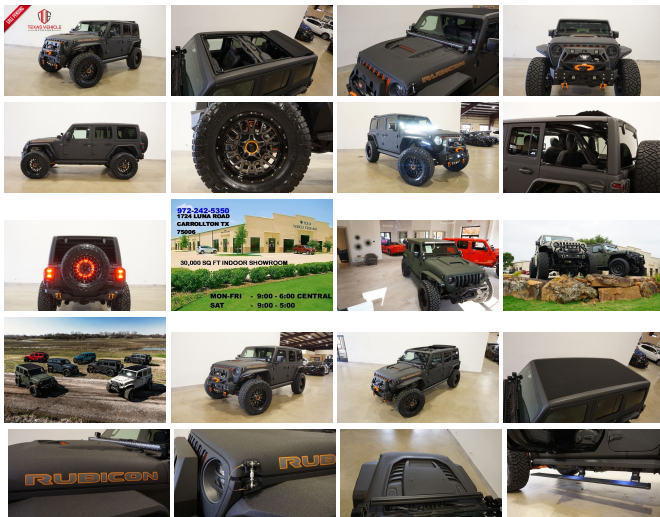

2021 Jeep Wrangler Unlimited Rubicon 4X4 SKY TOP,DUPONT KEVLAR,LIFT,LED'S

View this car on our website at tveauto.com/6924949/ebrochure

Our Price **\$89,900**

Specifications:

Year:	2021
VIN:	1C4HJXFG9MW633404
Make:	Jeep
Stock:	633404
Model/Trim:	Wrangler Unlimited Rubicon 4X4 SKY TOP,DUPONT KEVLAR,LIFT,LED'S
Condition:	Pre-Owned
Body:	SUV
Exterior:	Black
Engine:	ENGINE: 3.6L V6 24V VVT ETORQUE UPG I
Interior:	Black Leather
Transmission:	TRANSMISSION: 8-SPEED AUTOMATIC (850RE)
Mileage:	66
Drivetrain:	4 Wheel Drive
Economy:	City 17 / Highway 23

NATION WIDE FINANCING

SUBMIT CREDIT APP WWW.TVEAUTO.COM

OR CALL 972-242-5350

"RAPTOR BLACK EDITION"

CUSTOM BUILT **KEVLAR** 2021 JEEP
WRANGLER JL UNLIMITED RUBICON 4X4
WITH 25R PACKAGE

UPGRADES INCLUDE:

- * RAPTOR BLACK KEVLAR COATING WITH ORANGE ACCENTS
- * SKY ONE-TOUCH POWER TOP WITH REMOVABLE REAR QUARTER WINDOWS
- * CUSTOM ALEA BLACK LEATHER WITH ORANGE STITCHING
- * FACTORY REMOTE START
- * REMOTE PROXIMITY KEYLESS ENTRY
- * COLD WEATHER GROUP
- * LED LIGHTING GROUP
- * SAFETY GROUP
- * FACTORY 8.4 INCH TOUCH SCREEN NAVIGATION WITH HD AM/FM/SIRIUS STEREO & ALPINE PREMIUM AUDIO SYSTEM
- * FACTORY BACK-UP CAMERA
- * U-CONNECT
- * FAB FOURS "FULL METAL JACKET" STUBBY WINCH BUMPER WITH MODIFIER
- * 4 RIGID INDUSTRIES LED D2 LIGHTS IN FRONT BUMPER
- * FRONT D-RINGS & ISOLATORS (ORANGE)
- * WARN ZEON 8-S WINCH WITH SYNTHETIC ROPE
- * FACTOR 55 PROLINK (BLACK)
- * FACTORY MESH GRILLE PAINTED (ORANGE)
- * FACTORY LED HEADLIGHTS
- * RUGGED RIDGE BLACK HEADLIGHT GUARDS
- * NEW CUSTOM VENTED HOOD
- * DRAKE OFF ROAD HOOD LATCHES
- * ROAD ARMOR STEALTH JL FENDER FLARES
- * DRUG OFF ROAD FRONT & REAR WINCH