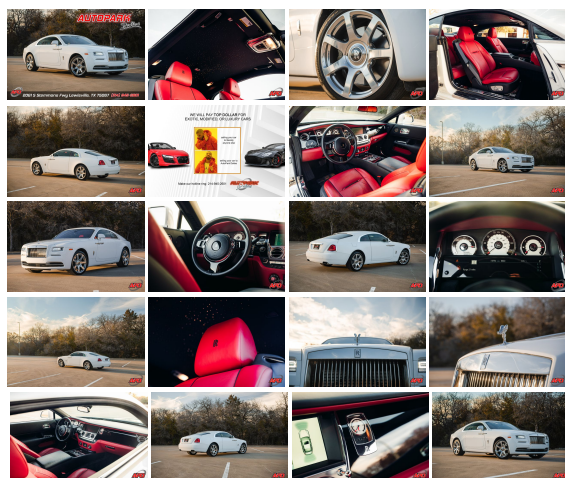

2014 Rolls-Royce Wraith

View this car on our website at autoparkdallas.com/6923471/ebrochure

Website Price **\$179,995**

Specifications:

Year:	2014
VIN:	SCA665C57EUX84827
Make:	Rolls-Royce
Stock:	1042
Model/Trim:	Wraith
Condition:	Pre-Owned
Body:	Coupe
Exterior:	English White
Engine:	Engine: Twin-Turbocharged 6.6L DOHC Direct Injection V12
Interior:	Consort Red/Black Accent Leather
Transmission:	8-Speed Shiftable Automatic
Mileage:	14,744
Drivetrain:	Rear Wheel Drive
Economy:	City 13 / Highway 21

AutoPark Dallas is thrilled to offer you this PRESTIGIOUS English White on Two-Toned Consort Red / Black 2014 Rolls-Royce Wraith for sale! Few brands are as synonymous with ultra luxury such as Rolls-Royce, so when the English manufacturer released a new model introducing the Ghost in 2009, the world of luxury took notice. Since then, the Rolls-Royce has continued to push the boundaries - perfectly balancing the ultra luxury aspect of ownership as well as emphasizing more focus on the driver when needed, making it more of the 'drivers' Rolls option in a way that the brand had never accomplished prior. This particular 2014 Rolls-Royce Wraith comes loaded with plenty of desirable options that encompasses: Driver's Assistance System, Lane Departure Warning, Adaptive Cruise Control, Heads Up Display, Heated / Cooled Front and Heated Rear Seats, and the always desired STARLIGHT HEADLINER to catch your eyes immediately when you take a peak inside! Ton of just handcrafted Luxury that is a MUST to experience first hand! DO! NOT! HESITATE!!! To swing by and check out this absolute beauty of a Rolls-Royce Wraith parked here in our indoor 16,000 Sq Ft Showroom located in Dallas , Texas amongst our inventory of 100+ other Unique / Modified and Luxury Vehicles!