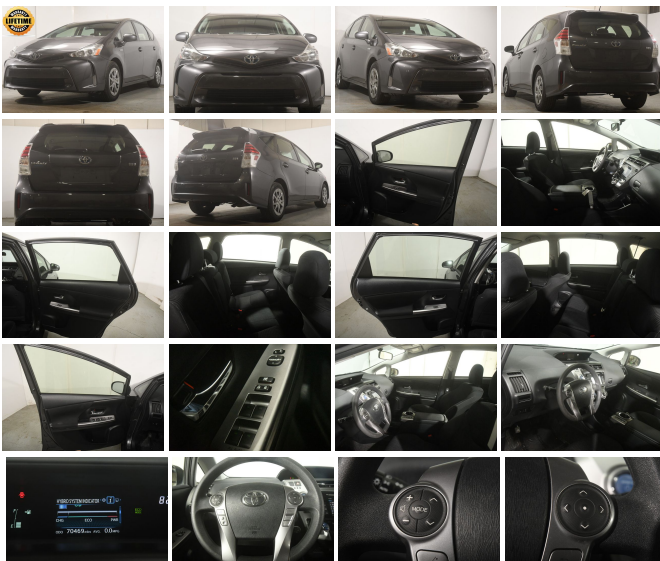

2017 Toyota Prius v Three w/ Navigation

Sound Auto Wholesalers - - View this car on our website at soundautowholesalers.com/6923389/ebrochure