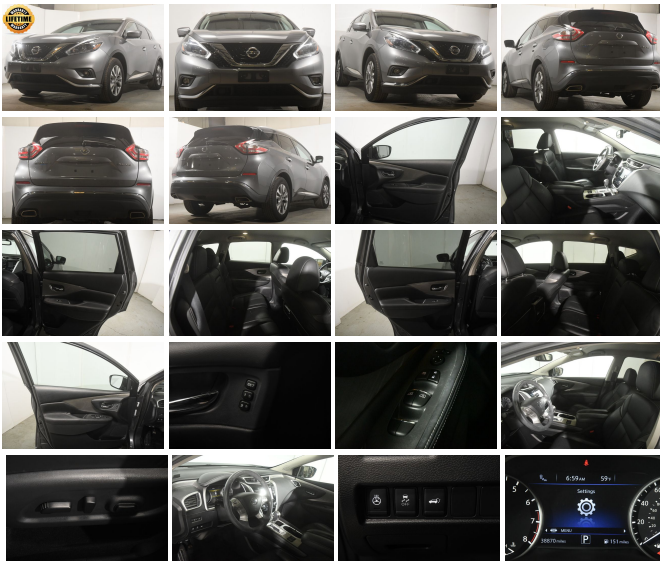

2018 Nissan Murano SL w/ Blind Spot / Safety Tech

Sound Auto Wholesalers - - View this car on our website at soundautowholesalers.com/6923375/ebrochure