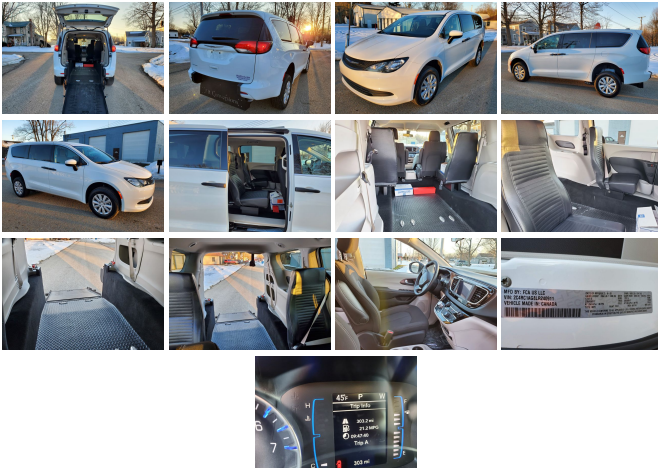

2020 Chrysler Voyager WHEELCHAIR ACCESSIBLE Van Rear Loading Ramp 2 WCs

View this car on our website at buspro1.com/6921279/ebrochure

Our Price **\$0**

Specifications:

Year:	2020
VIN:	2C4RC1AG8LR240911
Make:	Chrysler
Stock:	20911 cvg
Model/Trim:	Voyager WHEELCHAIR ACCESSIBLE Van Rear Loading Ramp 2 WCs
Condition:	New
Body:	Minivan/Van
Exterior:	White
Engine:	ENGINE: 3.6L V6 24V VVT UPG I W/ESS
Interior:	Black Cloth
Mileage:	450
Drivetrain:	Front Wheel Drive
Economy:	City 19 / Highway 28

2020 Chrysler Voyager Wheelchair Accessible Van

Converter/Manufacturer: FR

Chassis: Chrysler Voyager / Pacifica

Capacity: Up to 3 seats and 2 wheelchair passengers, plus driver.

Wheelchair Ramp at rear gate

ENGINE: V-6 mileage gasoline engine

Automatic Transmission

Air Conditioning and Heat: Front and rear

Seats: OEM and aftermarket seats in Level 1 upholstery - black vinyl and cloth. See pictures.

OPTIONS Available from Western Reserve Coach Sales: